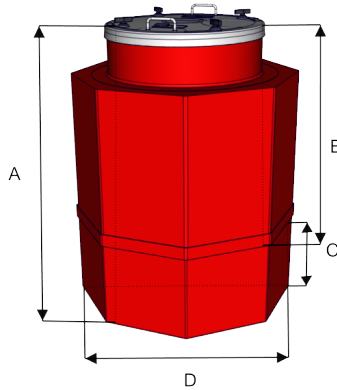

Product Shown
B422-60-S-01

About the Closed-Bottom Singlewall FRP Tank Sumps with Lids

The octagon-shaped closed bottom singlewall tank sump is ideally configured for piping laid out in 45- and 90-degree angles. It is field height-adjustable and features an easy slurry pour channel to join the sump base and top hat. It comes standard with a snap-lock lid with vertical O-ring seal to make it watertight with other available lid options. It can be riser adaptor or reverse flange mounted. Bravo offers FRP riser adaptors for both 4" and 6" tank bungs.

Bravo Solution Center

Call or Text (323) 541-3851
orders@sbravo.com

SIZES

- 42" or 48" diameter
- 32" or 36" reducer

**See page 2 for dimension drawing and dimension chart*

MATERIAL

- Fiberglass

SPECIFICATIONS

- Quality FRP Construction
- Two-piece configuration is height-adjustable
- Fuel resistant doesn't require gel coat for fuel resistance
- Epoxy pour channel saves installation time
- 30-year corrosion warranty
- UL2447 listed

42" Diameter Closed-bottom Singlewall FRP

Sump Type	Part # with 32" SL lid	Part # with 36" SL lid	Part # with 32" Twist-Lock lid	Min/Max	A	B	C	D
Singlewall closed-bottom 42" tall	B422-42-S-01	B422-42-S-02	B422-42-S-50	22" / 3'6"	42"	26"	16"	42"
Singlewall closed-bottom 48" tall	B422-48-S-01	B422-48-S-02	B422-48-S-50	22 / 4'	48"	26"	22"	42"
Singlewall closed-bottom 60" tall	B422-60-S-01	B422-60-S-02	B422-60-S-50	32 / 5'	60"	38"	22"	42"
Singlewall closed-bottom 70" tall	B422-72-S-01	B422-72-S-02	B422-72-S-50	32 / 6'	72"	50"	22"	42"
Singlewall closed-bottom 84" tall	B422-84-S-01	B422-84-S-02	B422-84-S-50	32" / 7'	84"	62"	22"	42"