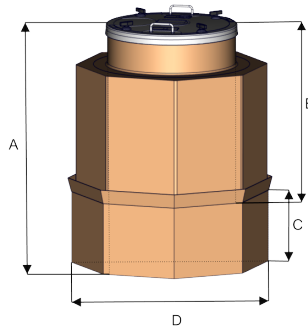

Product Shown
B422-42-D-01

About the Closed-Bottom Doublewall VPH FRP Tank Sumps

The octagon-shaped closed bottom doublewall tank sump is ideally configured for piping laid out in 45- and 90-degree angles. It is field height adjustable and features a pour channel that makes for a simple PC slurry pour joining the sump base and top hat. It comes standard with a snap-lock lid with vertical O-ring seal

Bravo Solution Center

Call or Text (323) 541-3851
orders@sbravo.com

SIZES

- 42" or 48" diameter
- 32" or 36" reducer

**See page 2 for dimension drawing and dimension chart*

MATERIAL

- Fiberglass

SPECIFICATIONS

42" Diameter Closed-bottom Doublewall VPH FRP

Sump Type	Part # with 32" SL lid	Part # with 36" SL lid	Part # with 32" Twist-Lock lid	Min/Max	A	B	C	D
Doublewall VPH 42" tall	B422-42-D-01	B422-42-D-02	B422-42-D-50	26" / 3'6"	42"	26"	16"	42"
Doublewall VPH 48" tall	B422-48-D-01	B422-48-D-02	B422-48-D-50	30" / 4'	48"	26"	22"	42"
Doublewall VPH 60" tall	B422-60-D-01	B422-60-D-02	B422-60-D-50	36" / 5'	60"	38"	22"	42"
Doublewall VPH 72" tall	B422-72-D-01	B422-72-D-02	B422-72-D-50	36" / 6'	72"	50"	22"	42"
Doublewall VPH 84" tall	B422-84-D-01	B422-84-D-02	B422-84-D-50	36" / 7'	84"	62"	22"	42"