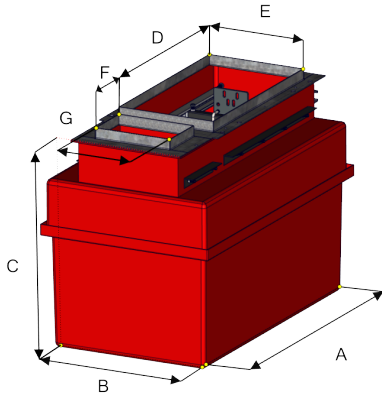

Product Shown
B1385-S30

About the B1000/7000 Combo

Bravo's DEF combination UDC's are offered in the both the B7000 and B1000 series. These UDC's not only provide containment for the hydraulic cabinet but have a separate compartment for DEF containment. These UDC's provide containment for the hydraulic cabinet and can be ordered with a divider to separate the compartment for heated DEF containment. Being compartmentalized isolates the DEF containment heaters from the fuel side of the dispenser while still allowing leak detection. Manufactured from fuel compatible resin that doesn't require gel coat for corrosion resistance. Available in singlewall or doublewall VPH configurations that are AB2481 compliant and exempt from triennial testing when constantly monitored.

Bravo Solution Center

Call or Text (323) 541-3851
orders@sbravo.com

SIZES

- 28" width at base

**See page 2 for dimension drawing and dimension chart*

MATERIAL

- Fiberglass
- Epoxy coated galvanized steel
- Quality FRP material won't deform like polyethylene

SPECIFICATIONS

- Models for all popular DEF dispensers
- Doublewall models are triennial testing exempt
- Gel coat and paint free
- Electrical offset frame eliminates the need for conduit penetrations
- Separate DEF containment chamber
- 30-year corrosion warranty
- UL2447

B1000/B7000

Singlewall

Dispenser Model	UDC Part Number	A	B	C	D	E	F	G
Gilbarco Encore + DEF B1000 Series	B1385-S30	54"	28"	29.5"	36"	17"	4.25"	14.5"
Wayne Ovation High-speed Warm Weather Diesel + DEF/Ovation HW Series B1000 Series	B1254-S30	37"	28"	29.5"	35"	14.75"	NA	NA
Wayne Ovation High-speed Cold Weather Diesel + DEF/Ovation HD Series B1000 Series	B1255-S30	37"	28"	29.5"	26"	14.75"	10"	8"
Gilbarco Encore + DEF B7000	B7385-S30	57.5"	24"	30"	35"	17.25"	4.25"	14.5"
Wayne Cold Weather High Speed + DEF Ovation B7000	B7255-S30	41"	24"	30"	27"	14.75"	10"	8"