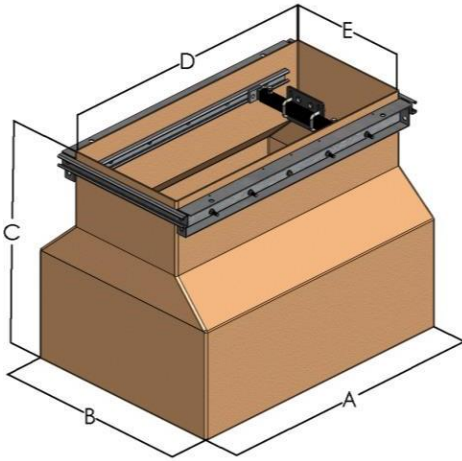

B1000 Double Wall UDC

UDC SUMPS

Parts and Accessories

BK-1017	Boss-mount bracket for B1000 and 17" wide stabilizer bar assembly with hardware. Encore/Helix wide models.
BK-1015	Boss-mount bracket for B1000 and 15" wide stabilizer bar assembly with hardware, Ovation, Advantage Narrow, Vista, Reliance, Pacific, Helix Narrow, Gasboy Atlas X.
BK-1011	Boss-mount bracket for B1000 and 11" wide stabilizer bar assembly with hardware. Gasboy Atlas & 3000 Bennett.
SH-UDC	UDC sensor holder kit.

Dispenser Model	Part #	A	B	C	D	E
Gilbarco Encore 300, 500, 700	B1380-D30	38.5"	28"	29.5"	37.5"	17"
Wayne Ovation (3+0) (3+1) up to 3 inlets	B1250-D30	37"	28"	29.5"	35"	14.75"
Wayne Ovation (3+1+1) up to 4 inlets	B1251-D30	37.5"	28"	29.5"	37"	14.75"
Wayne Ovation High-Speed Diesel/Ovation HL Series	B1256-D30	37"	28"	29.5"	35"	14.75"
Wayne Ovation High-Speed Diesel/Ovation HL Series Wayne Helix Narrow Frame	B1242-D30	29"	28"	29.5"	27.5"	14.75"
Wayne Helix Wide Frame	B1254-D30	38.5"	28"	29.5"	37.5"	17"
Wayne Reliance Select	B1210-D30	29"	28"	29.5"	27.5"	14.75"
Bennett Pacific	B1411-D30	37"	28"	29.5"	35"	14.75"
Bennett 3000 Big Fueler	B1430-D30	19"	28"	29.5"	19"	11.5"
Gasboy Atlas X 9XXXG	B1678-D30	29"	28"	29.5"	24"	14.75"