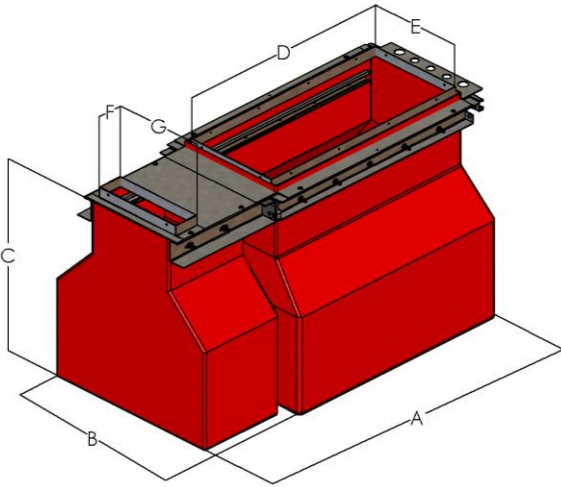

B1000 Combo DEF + Fuel UDC

UDC SUMPS

Product Shown
B1385-S30

SIZES:

- 28" width at base
- *See page 2 for dimensions drawing and chart

MATERIALS:

- Tank-grade fiberglass material allows our product to be exposed to fuel
- Epoxy coated galvanized steel

OVERVIEW:

Bravo's DEF combination UDC is offered in the B1000 series. This UDC provides containment for the hydraulic cabinet and a separate containment for the DEF. Being compartmentalized isolates the DEF containment heaters from the fuel side of the dispenser while still allowing leak detection. Manufactured from fuel compatible resin that doesn't require gel coat for corrosion resistance. Available in single wall or double wall VPH configurations that are AB2481 compliant and exempt from triennial testing when constantly monitored.

Innovative Solutions for Secondary Containment

800-282-7286 | www.sbravo.com

B1000 Combo DEF + Fuel UDC

UDC SUMPS

Parts and Accessories

BK-1017	Boss-Mount Bracket for B1000 and stabilizer bar for 17" wide assembly with hardware Encore/ Helix models.
BK-1015	Boss-Mount bracket for B1000 15" wide opening and stabilizer bar assembly with hardware. OVA, Adv Narrow, Vista, Reliance, Pacific and DEF Cabinet.