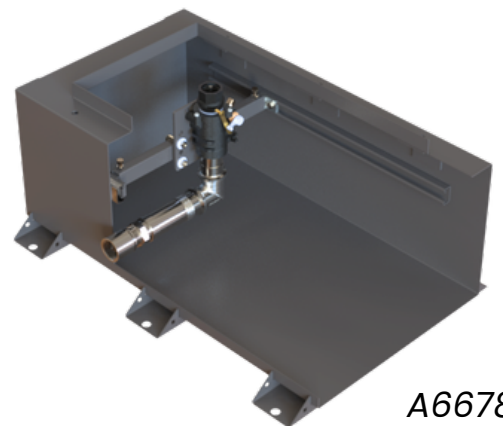

A6000-EZ SERIES

The **A6000-EZ** pedestal sump provides dispenser containment in both aboveground and marina fuel applications. These units come pre-assembled for quicker installations. Just set it in place and mount your dispenser! The **A6000-EZ** includes all stainless-steel piping, double poppet shear valve, and bracket. Product piping is connected to the 2-inch coupling in the rear, eliminating the need for an entry boot.

Features:

- Factory assembled for your dispenser
- Welded 2" coupling requires no entry fitting
- Configured for Wayne & Gasboy models
- All stainless internal piping
- EZ connect fittings allow for future adjustability
- Sump available in stainless steel and epoxy-coated
- 1.5-inch double poppet shear valve & bracket
- Includes EBS Series conduit fitting for ¾" and 1" conduits