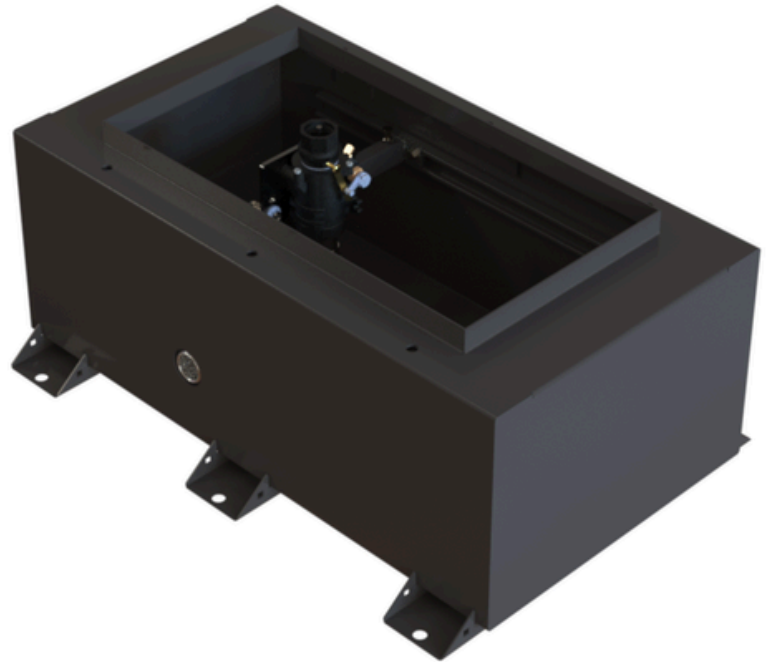

A6000-EZ SERIES

The **A6000-EZ** pedestal sump provides dispenser containment in both aboveground and marina fuel applications. These units come pre-assembled for quicker installations. Just set it in place and mount your dispenser! The **A6000-EZ** includes all stainless-steel piping, double poppet shear valve, and bracket. Product piping is connected to the 2-inch coupling in the rear, eliminating the need for an entry boot.

Features:

- Factory assembled for your dispenser
- Welded 2" coupling requires no entry fitting
- Configured for Wayne & Gasboy models
- All stainless internal piping
- EZ connect fittings allow for future adjustability
- Sump available in stainless steel and epoxy-coated
- 1.5-inch double poppet shear valve & bracket
- Includes EBS Series conduit fitting for ¾" and 1" conduits