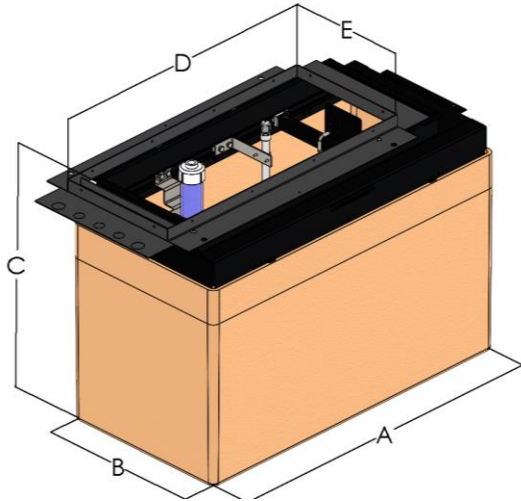

B8000 Double Wall UDC

UDC SUMPS

Parts and Accessories

BK-8000	Boss-Mount Bracket for B8000 & B9000 series
BK-B2	Vapor Boss-Mount Bracket & U-Bolt Mount Bracket for B8000 & B9000 Series.
MS-2L	Clear 2x15" tall manometer for electronic sensor. Bracket Included
MS-ATM	Clear 1x19" atmospheric manometer. Bracket Included
TEST-FIT-FRP	FRP Double Wall Test Port
SH-UDC	UDC Sensor Holder Kit
IF-1.0	Interstitial monitoring fluid – 1 gal
K-900	Hydro- VAC filling for Double wall Sump. Venturi Assy & Ball Valve with 7- foot Hose.

Dispenser Model	Part #	A	B	C	D	E
Gilbarco Encore 300, 500, 700	B8380-D30	41"	20"	30"	36"	15.25"
Wayne Ovation (3+0) (3+1) up to 3 inlets	B8250-D30	41"	20"	30"	40.5"	14.75"
Wayne Helix Wide Frame	B8256-D30	41"	20"	30"	40"	15"
Wayne Helix Narrow Frame	B8242-D30	29"	20"	30"	28.5"	14.75"
Wayne Ovation High-Speed Diesel/Ovation HL/HS Series	B8254-D30	41"	20"	30"	40.5"	14.75"
Wayne Reliance Select	B8210-D30	29"	20"	30"	27.25"	15"
Gasboy Atlas X 9XXXG (Dispenser)	B8678-D30	29.5"	20"	30.5"	26.5"	14"
Bennett 3000 Big Fueler	B8430-D30	25.5"	20"	30"	22.75"	12.25"