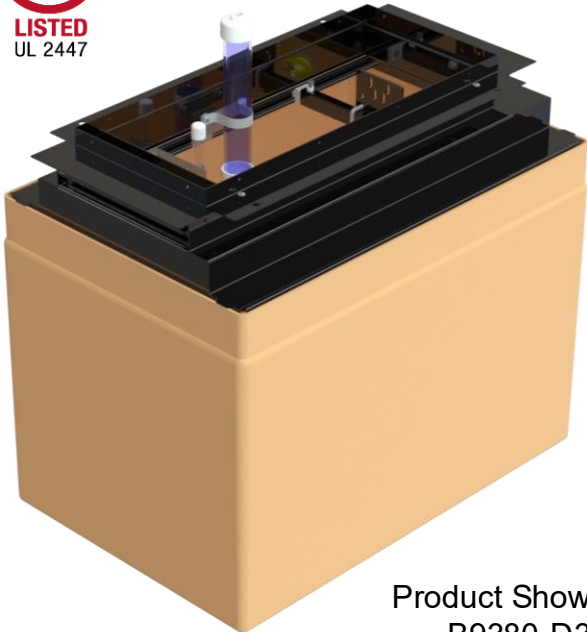

B9000 Double Wall UDC

UDC SUMPS

Product Shown
B9380-D36

SIZES:

- 28" width at base
- *See page 2 for dimensions drawing and chart

MATERIALS:

- Tank-grade fiberglass material allows our product to be exposed to fuel
- Epoxy coated galvanized steel
- Double wall construction allows for constant monitoring

OVERVIEW:

The B9000 Series Double Wall UDC are available in models for most existing dispensers. All metal work is galvanized and epoxy coated for superior corrosion resistance. This series ships under continuous 20" Hg vacuum test. Designed with a removable upper frame.

B9000 Double Wall UDC

UDC SUMPS

Parts and Accessories

BK-8000	Boss-Mount Bracket for B8000 & B9000 series
BK-B2	Vapor Boss-Mount Bracket & U-Bolt Mount Bracket for B8000 & B9000 Series.
MS-2L	Clear 2x15" tall manometer for electronic sensor. Bracket Included
MS-ATM	Clear 1x19" atmospheric manometer. Bracket Included
TEST-FIT-FRP	FRP Double Wall Test Port
SH-UDC	UDC Sensor Holder Kit
IF-1.0	Interstitial monitoring fluid – 1 gal
K-900	Hydro- VAC filling for Double wall Sump. Venturi Assy & Ball Valve with 7- foot Hose.

Dispenser Model	Part #	A	B	C	D	E
Gilbarco Encore 300, 500, 700	B9380-D30	41"	28"	35.5"	36"	15.25"
Wayne Ovation (3+0) (3+1) up to 3 inlets	B9250-D30	41"	28"	35.5"	40.5"	14.75"
Wayne Helix Wide Frame	B9256-D30	41"	28"	35.5"	40"	15"
Wayne Helix Narrow Frame	B9242-D30	29"	28"	35.5"	28.5"	14.75"
Wayne Ovation High-Speed Diesel/Ovation HL/HS Series	B9254-D30	41"	28"	35.5"	40.5"	14.75"
Wayne Reliance Select	B9210-D30	29"	28"	35.5"	27.25"	15"
Gasboy Atlas X 9XXXG	B9678-D36	29"	28"	36"	26.5"	14"
Bennett 3000 Big Fueler	B9430-D30	25.5"	28"	35.5"	23"	12.25"