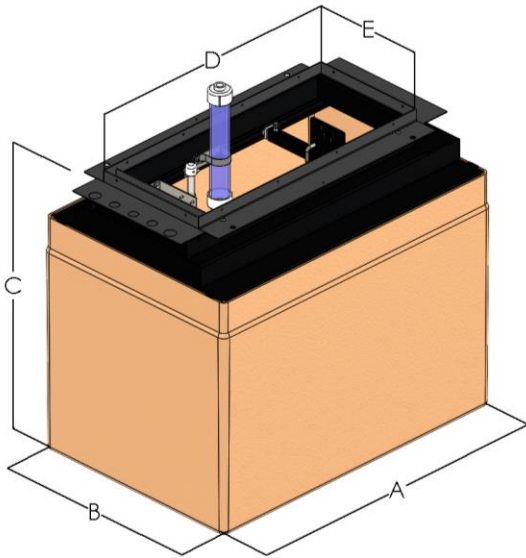

B9000 Double Wall UDC

UDC SUMPS

Product Shown
B9380-D36

SIZES:

- 28" width at base
- *See page 2 for dimensions drawing and chart

MATERIALS:

- Tank-grade fiberglass material allows our product to be exposed to fuel
- Epoxy coated galvanized steel
- Double wall construction allows for constant monitoring

OVERVIEW:

The B9000 Series Double Wall UDC are available in models for most existing dispensers. All metal work is galvanized and epoxy coated for superior corrosion resistance. This series ships under continuous 20" Hg vacuum test. Designed with a removable upper frame.

B9000 Double Wall UDC

UDC SUMPS

Parts and Accessories

BK-8000	Boss-Mount Bracket for B8000 & B9000 series
BK-B2	Vapor Boss-Mount Bracket & U-Bolt Mount Bracket for B8000 & B9000 Series.
MS-2L	Clear 2x15" tall manometer for electronic sensor. Bracket Included
MS-ATM	Clear 1x19" atmospheric manometer. Bracket Included
TEST-FIT-FRP	FRP Double Wall Test Port
SH-UDC	UDC Sensor Holder Kit
IF-1.0	Interstitial monitoring fluid – 1 gal
K-900	Hydro- VAC filling for Double wall Sump. Venturi Assy & Ball Valve with 7- foot Hose.