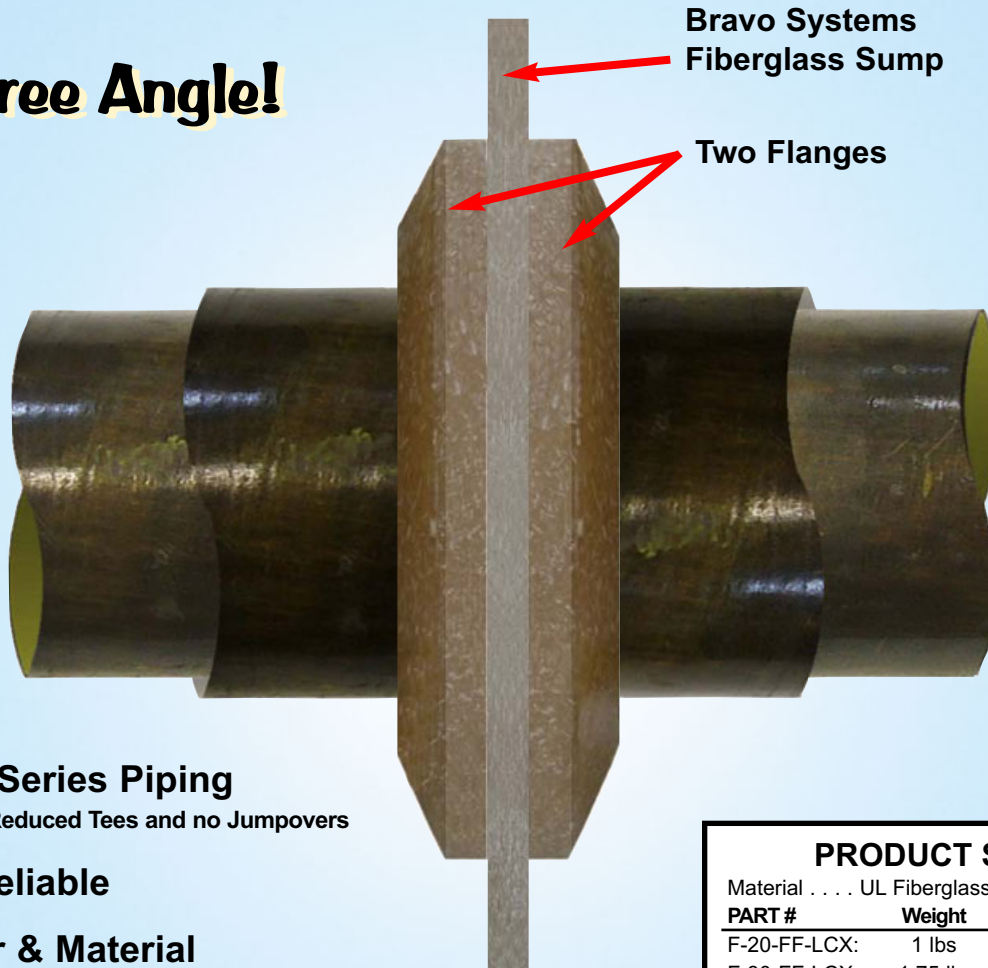

F-SERIES FIBERGLASS FLANGE FITTING FOR SINGLEWALL SUMPS

F-20-FF-LCX, F-30-FF-LCX

SINGLEWALL FITTING FOR AMERON LCX COAXIAL PIPE

F-Series Flange Fitting

5 Degree Angle!

Designed for Series Piping

> Reduced Elbows, Reduced Tees and no Jumpovers

Simple and Reliable

Reduce Labor & Material

All "FRP" Construction

PRODUCT SPECS:

PART #	Weight	Diameter	Allowed Angle
F-20-FF-LCX:	1 lbs	5"	5°
F-30-FF-LCX:	1.75 lbs	7"	5°

S. Bravo Systems, Inc. - The Leader in Secondary Containment