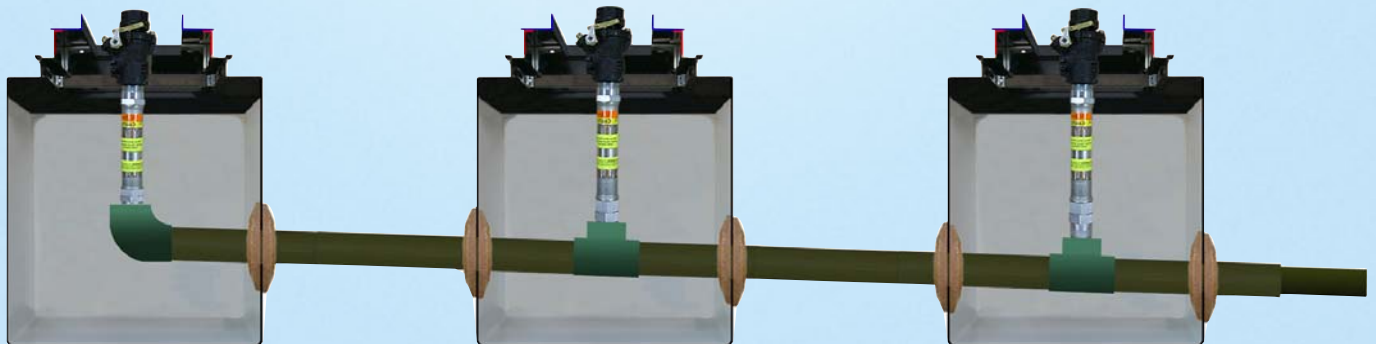

F-SERIES FIBERGLASS FLANGE FITTING FOR SINGLEWALL SUMPS

F-20-FF-LCX, F-30-FF-LCX

SINGLEWALL FITTING FOR AMERON LCX COAXIAL PIPE

F-Series Flange Fitting

5 Degree Angle!

Designed for Series Piping

> Reduced Elbows, Reduced Tees and no Jumpovers

Simple and Reliable

Reduce Labor & Material

All "FRP" Construction

PRODUCT SPECS:

PART #	Weight	Diameter	Allowed Angle
F-20-FF-LCX:	1 lbs	5"	5°
F-30-FF-LCX:	1.75 lbs	7"	5°

S. Bravo Systems, Inc. - The Leader in Secondary Containment