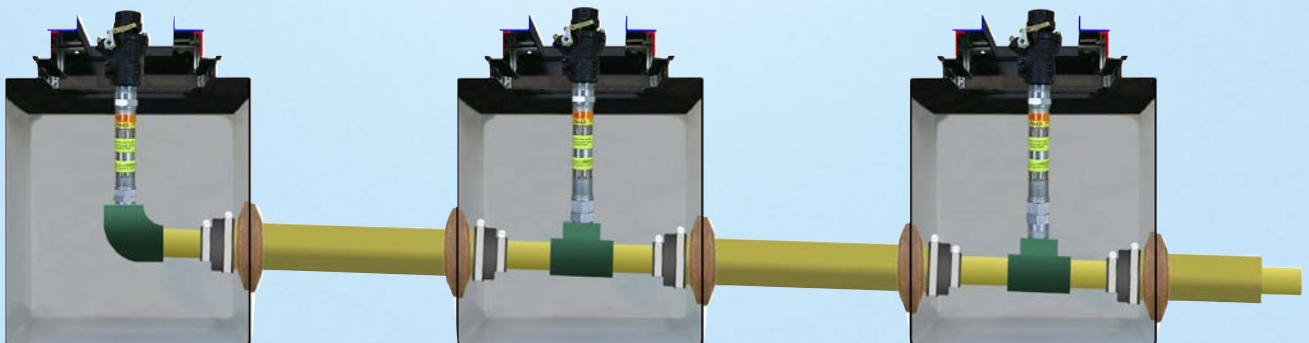

F-SERIES FIBERGLASS FLANGE FITTING FOR SINGLEWALL SUMPS

F-20-FF, F-30-FF, F-40-FF

SINGLEWALL FITTING FOR PASS-THROUGH FIBERGLASS PIPE

F-Series Flange Fitting

5 Degree Angle!

Designed for Series Piping

> Reduced Elbows, Reduced Tees and no Jumpovers

Simple and Reliable

Reduce Labor & Material

All "FRP" Construction

PRODUCT SPECS:

PART #	Weight	Diameter	Allowed Angle
F-20-FF:	1 lbs	5"	5°
F-30-FF:	1.75 lbs	7"	5°
F-40-FF:	2 lbs	7.5"	5°

Clamp tool sold separately

S. Bravo Systems, Inc. - The Leader in Secondary Containment

2929 Vail Ave. | Commerce, CA | 323-888-4133 | FAX: 323-888-4123 | www.sbravo.com