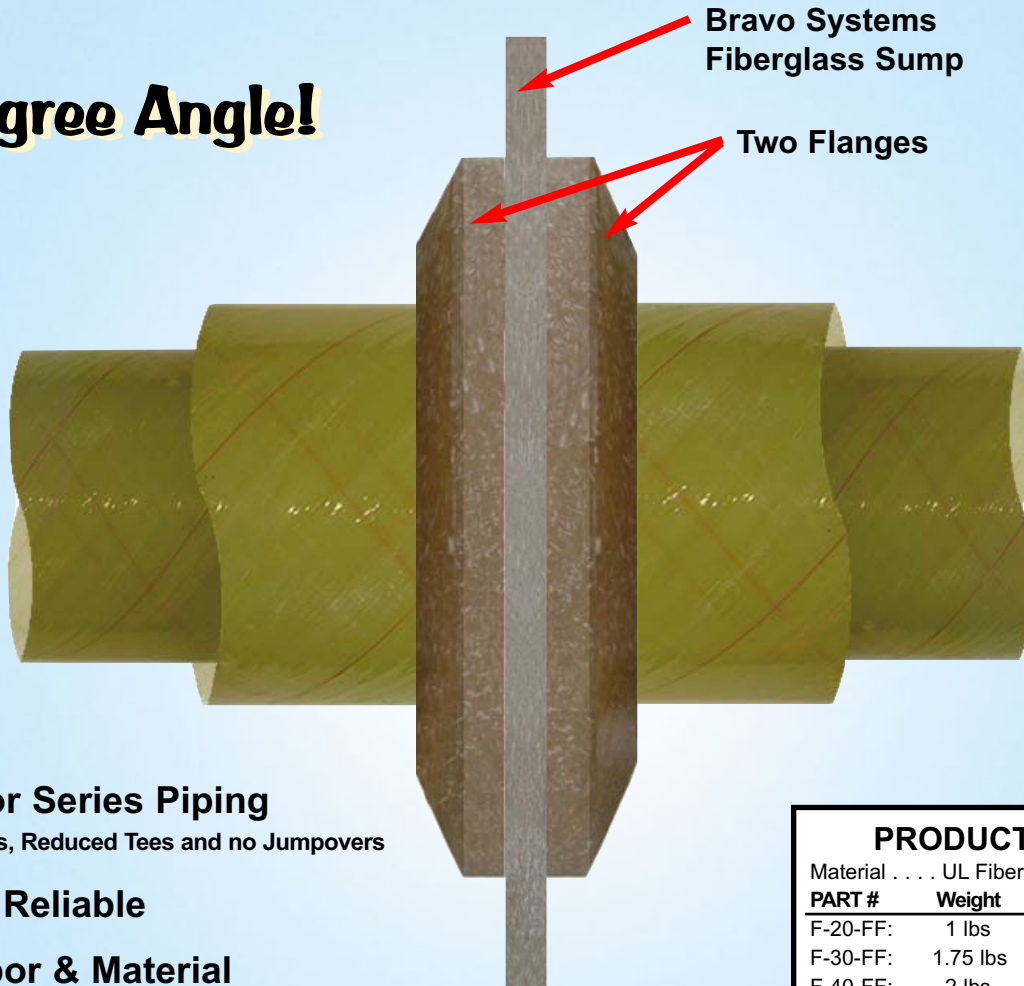

F-SERIES FIBERGLASS FLANGE FITTING FOR SINGLEWALL SUMPS

F-20-FF, F-30-FF, F-40-FF

SINGLEWALL FITTING FOR PASS-THROUGH FIBERGLASS PIPE

F-Series Flange Fitting

5 Degree Angle!

Designed for Series Piping

> Reduced Elbows, Reduced Tees and no Jumpovers

Simple and Reliable

Reduce Labor & Material

All "FRP" Construction

PRODUCT SPECS:

PART #	Weight	Diameter	Allowed Angle
F-20-FF:	1 lbs	5"	5°
F-30-FF:	1.75 lbs	7"	5°
F-40-FF:	2 lbs	7.5"	5°

Clamp tool sold separately