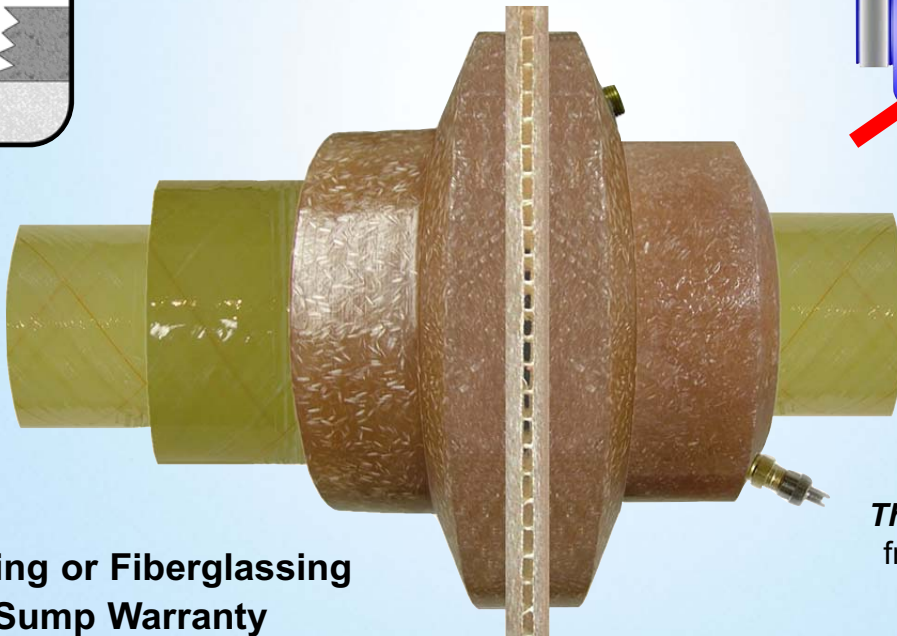

**BRAVO F-SERIES RETROFIT FITTING**  
 FOR SINGLEWALL OR DOUBLEWALL SUMPS  
*F-32-TS-BLR, F-17-SS/RR-BLR, F-10-SS/RR-BLR*  
 ALL-FIBERGLASS RETROFIT FITTING FOR BLUE LINE KWIK-FIT FITTINGS

**STOP REPAIRING PENETRATIONS !**  
**BRAVO HAS YOUR PERMANENT SOLUTION**

Maintenance-Free Retrofit Fittings available for 3/4" & 1" Conduit as well as 3"x2" Size over Size Fiberglass Pipe

- > No Patching or Fiberglassing
- > Maintain Sump Warranty
- > Same as Factory-Installed
- > All "FRP" Construction
- > 3rd Party Approved

*The BLR Retrofit Series* from Bravo Systems are built to fit the existing hole occupied by your Blue Line Kwik-fit fittings

PRODUCT SPECS:			
SingleWall #:	DoubleWall #:	Diameter:	Made for:
F-10-SS-BLR	F-10-SS-D-BLR	3"	1" Galvanized
F-10-RR-BLR	F-10-RR-D-BLR	3"	1" RobRoy PVC Coated
F-17-SS-BLR	F-17-SS-D-BLR	3"	3/4" Galvanized
F-17-RR-BLR	F-17-RR-D-BLR	3"	3/4" RobRoy PVC Coated
F-32-TS-BLR	F-32-TS-D-BLR	5"	3" x 2" FRP pipe