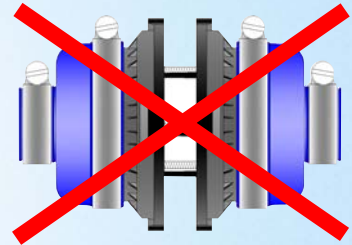

**BRAVO F-SERIES RETROFIT FITTING**  
 FOR SINGLEWALL OR DOUBLEWALL SUMPS  
*F-32-TS-BLR, F-17-SS/RR-BLR, F-10-SS/RR-BLR*  
 ALL-FIBERGLASS RETROFIT FITTING FOR BLUE LINE KWIK-FIT FITTINGS

**STOP REPAIRING PENETRATIONS !**  
**BRAVO HAS YOUR PERMANENT SOLUTION**

Maintenance-Free Retrofit Fittings available for 3/4" & 1" Conduit as well as 3"x2" Size over Size Fiberglass Pipe

- > No Patching or Fiberglassing
- > Maintain Sump Warranty
- > Same as Factory-Installed
- > All "FRP" Construction
- > 3rd Party Approved

*The BLR Retrofit Series* from Bravo Systems are built to fit the existing hole occupied by your Blue Line Kwik-fit fittings

PRODUCT SPECS:			
SingleWall #:	DoubleWall #:	Diameter:	Made for:
F-10-SS-BLR	F-10-SS-D-BLR	3"	1" Galvanized
F-10-RR-BLR	F-10-RR-D-BLR	3"	1" RobRoy PVC Coated
F-17-SS-BLR	F-17-SS-D-BLR	3"	3/4" Galvanized
F-17-RR-BLR	F-17-RR-D-BLR	3"	3/4" RobRoy PVC Coated
F-32-TS-BLR	F-32-TS-D-BLR	5"	3" x 2" FRP pipe