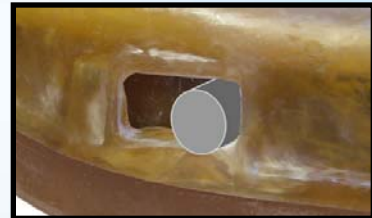

# RETROFIT COVERS FOR TANK SUMPS

## C-32 / CL-32 / CTW-32

TANK SUMP COVER FOR TANK SUMPS

C-32 Retrofit Covers

Optional Air Release

CTW-32 Twist Lock Cover

CL-32 Trash Can style Cover with Latches and optional View Port

Durable Seal

Latches for Covers