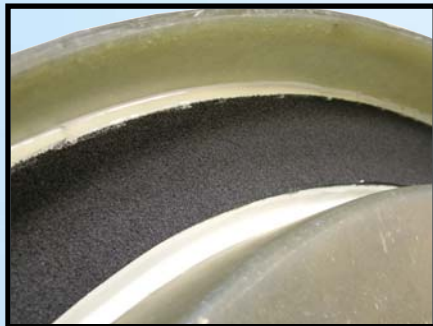

# RETROFIT COVERS FOR TANK SUMPS

## C-32 / CL-32 / CTW-32

TANK SUMP COVER FOR TANK SUMPS

C-32 Retrofit Covers

Optional Air Release

CTW-32 Twist Lock Cover

CL-32 Trash Can style Cover with Latches and optional View Port

Durable Seal

Latches for Covers