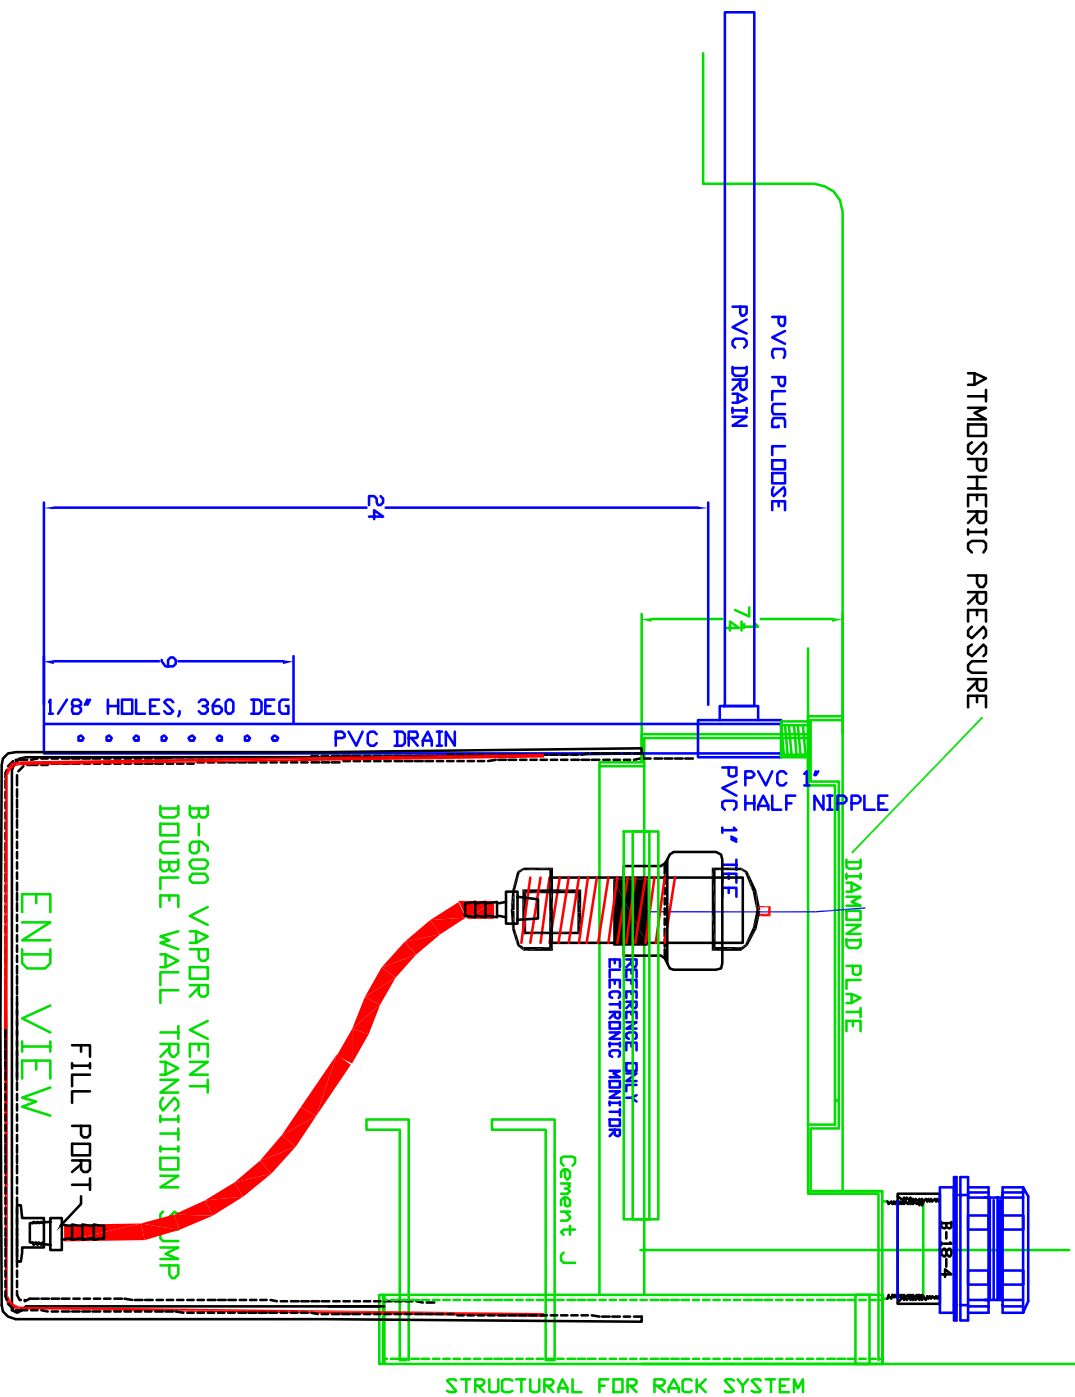

CONFIDENTIAL

**BRAVO-DOUBLE WALL FIBERGLASS
VENT CONTAINMENT
B-600-FXX-BD-AB**

2" TELESCOPIC COMPRESSION FITTING
ONE PER VENT LINE

B-600-Fxx-BD-AB, FIBERGLASS DOUBLE WALL FLAT BOTTOM

55' LARGE, 38 1/2' SMALL
SIDE VIEW

S. BRAVO SYSTEMS INC.
DOUBLE WALL VENT CONTAINMENT, GRADE LEVEL
6/20/05 REV A B-600-Fxx-BD-AB

CONFIDENTIAL

MANOMETERS/BRACKETS INCLUDED INTERSTITIAL FLUID 1-5/8 Gallon Large, 1 Gallon SMALL

**BRAVO-DOUBLE WALL FIBERGLASS
VENT CONTAINMENT
B-600-Fxx-BD-AB**