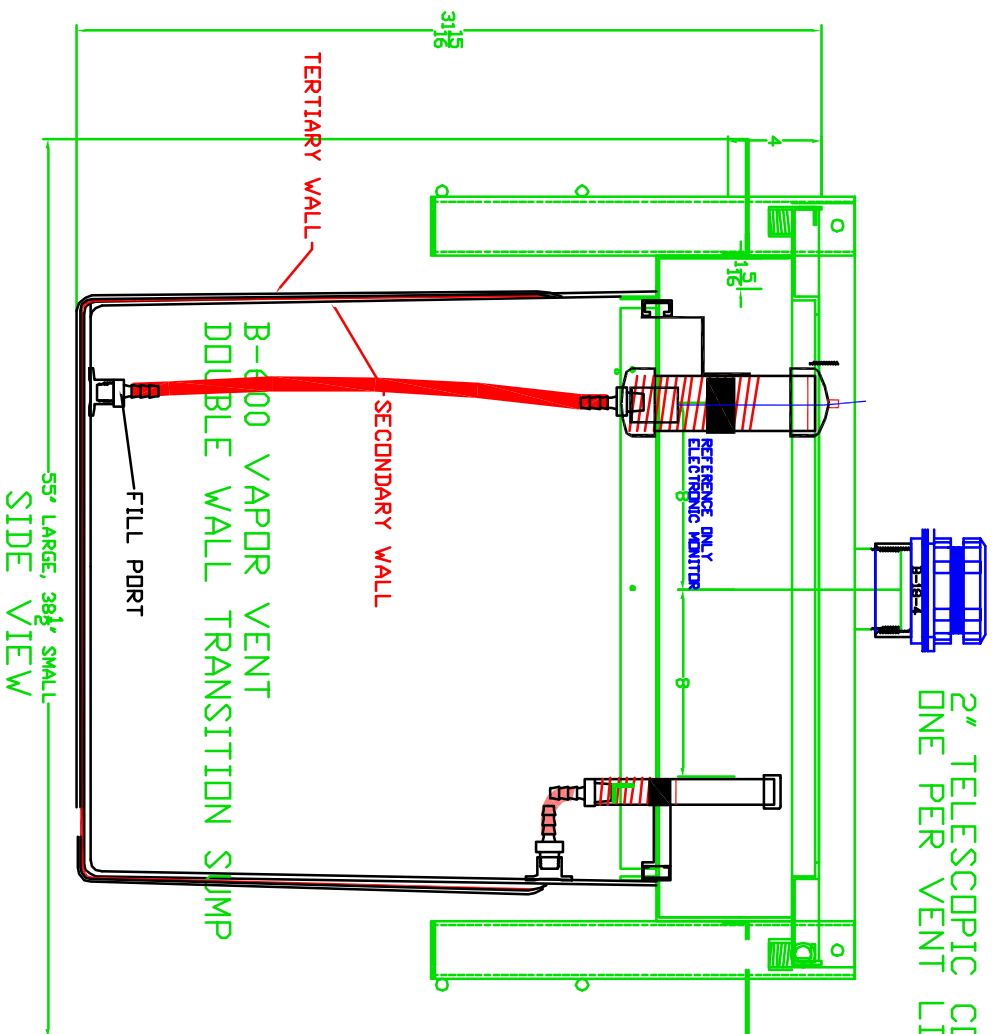

CONFIDENTIAL

**BRAVO-DOUBLE WALL FIBERGLASS
VENT CONTAINMENT
B-600-FXX-BD-AB**

2" TELESCOPIC COMPRESSION FITTING
ONE PER VENT LINE

B-600-Fxx-BD-AB, FIBERGLASS DOUBLE WALL FLAT BOTTOM

55' LARGE, 38 1/2' SMALL
SIDE VIEW

S. BRAVO SYSTEMS INC.
DOUBLE WALL VENT CONTAINMENT, GRADE LEVEL
6/20/05 REV A B-600-Fxx-BD-AB

CONFIDENTIAL

MANOMETERS/BRACKETS INCLUDED INTERSTITIAL FLUID 1-5/8 Gallon Large, 1 Gallon SMALL

**BRAVO-DOUBLE WALL FIBERGLASS
VENT CONTAINMENT
B-600-Fxx-BD-AB**