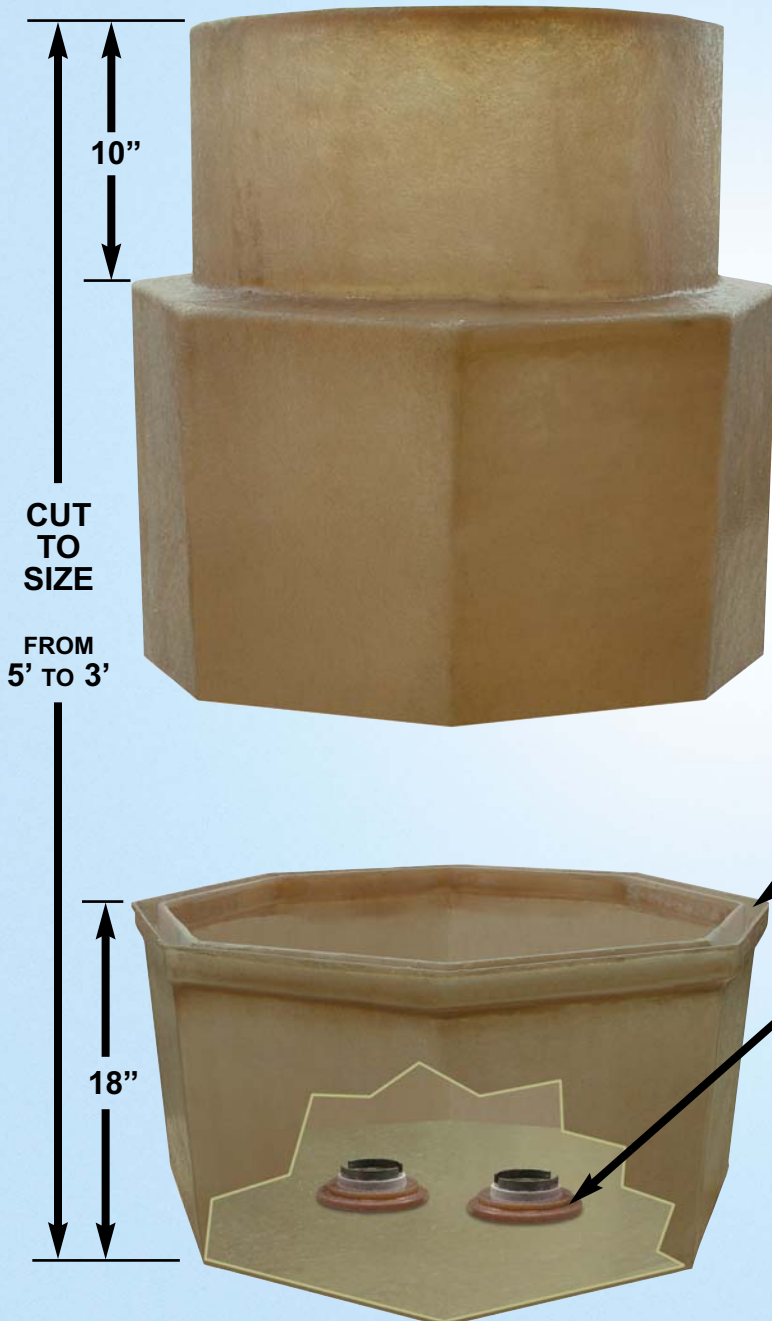

SINGLEWALL RETROFIT TANK SUMP

REVOLUTION B407-RB Series

MANUFACTURED OF FIBERGLASS - 42" AND 48" DIAMETERS

TONGUE AND GROOVE JOINT WITH COVER AND CLOSED BOTTOM

B407-RB REVOLUTION

- \$AVE Labor
- \$AVE Money
- Pour-in-Place
- No Fiberglassing

Optional Tank Bung Fitting allows compatible interface to Tank

High-end materials match UST spec UL1316 to ensure longevity and fuel compatibility

S. Bravo Systems, Inc. - The Leader in Secondary Containment