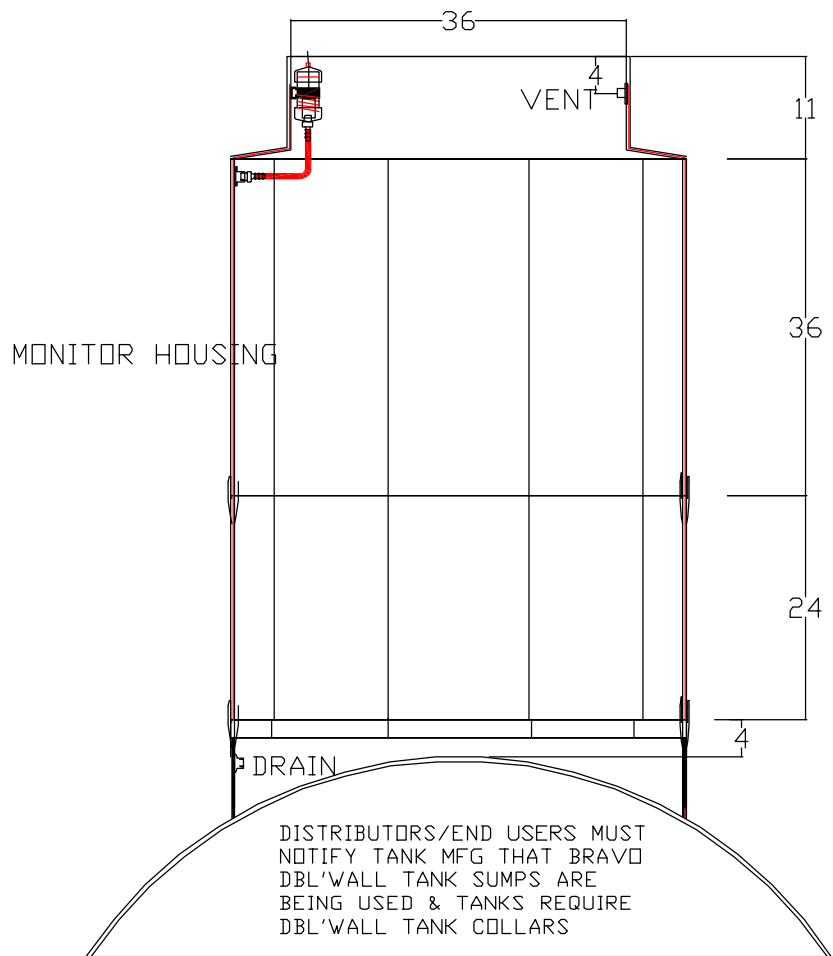

B-480x36-47T D-AB

BRAVO-DOUBLE WALL FIBERGLASS

PIPING SUMP

B-481x36-23T-24B D-AB

Assembly:
Resin Kit
Tool Kit

Manometer/Interstitial Kit
Paste Kit
Adhesive Kit

S. BRAVO SYSTEMS INC.

PIPING SUMP

5/26/04

B-481x36-23T-24B D-AB

BRAVO-DOUBLE WALL FIBERLGLASS

PIPING SUMP

B-480x36-71T D-AB

Assembly:
Resin Kit
Tool Kit

Manometer/Interstitial Kit
Paste Kit
Adhesive Kit

S. BRAVO SYSTEMS INC.	
PIPING SUMP	
3/10/04	B-480x36-71T D-AB

**BRAVO-DOUBLE WALL FIBERLASS
PIPING SUMP**

Assembly:
Resin Kit
Tool Kit

Manometer/Interstitial Kit
Paste Kit
Adhesive Kit

B-481x36-47T-24B D-AB

S. BRAVO SYSTEMS INC.	
PIPING SUMP	
5/26/04	B-481x36-42T-29B D-AB