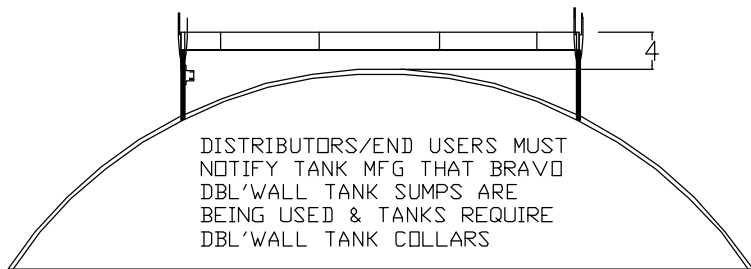

BRAVO-DOUBLE WALL FIBERGLASS

Assembly:
Resin Kit
Tool Kit

Manometer/Interstitial Kit
Paste Kit
Adhesive Kit

PIPING SUMP

B-420x32-47T D-AB

S. BRAVO SYSTEMS INC.	
PIPING SUMP	
3/10/04	B-420x32-47T D-AB

BRAVO-DOUBLE WALL FIBERLGASS