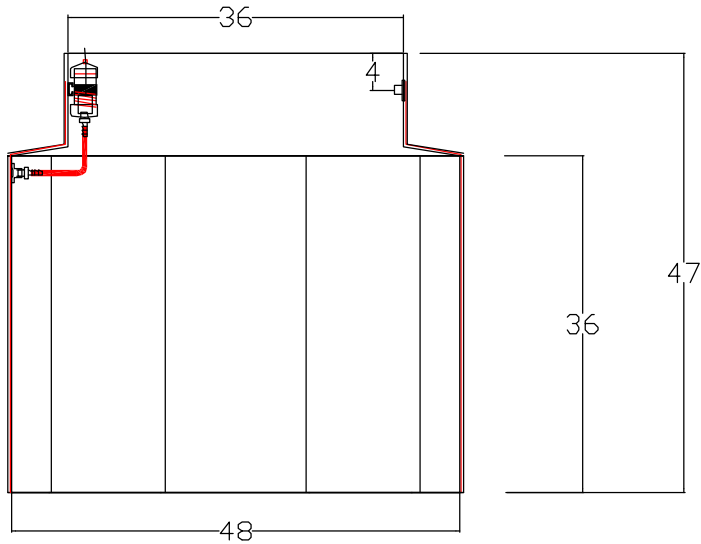

DISTRIBUTORS/END USERS MUST
NOTIFY TANK MFG THAT BRAVO
DBL'WALL TANK SUMPS ARE
BEING USED & TANKS REQUIRE
DBL'WALL TANK COLLARS

DISTRIBUTORS/END USERS MUST
NOTIFY TANK MFG THAT BRAVO
DBL'WALL TANK SUMPS ARE
BEING USED & TANKS REQUIRE
DBL'WALL TANK COLLARS

BRAVO-DOUBLE WALL FIBERGLASS

PIPING SUMP

B-480x36-47T D-AB

Assembly:
Resin Kit
Tool Kit

Manometer/Interstitial Kit
Paste Kit
Adhesive Kit

S. BRAVO SYSTEMS INC.

PIPING SUMP

5/26/04

B-480x36-47T D-AB