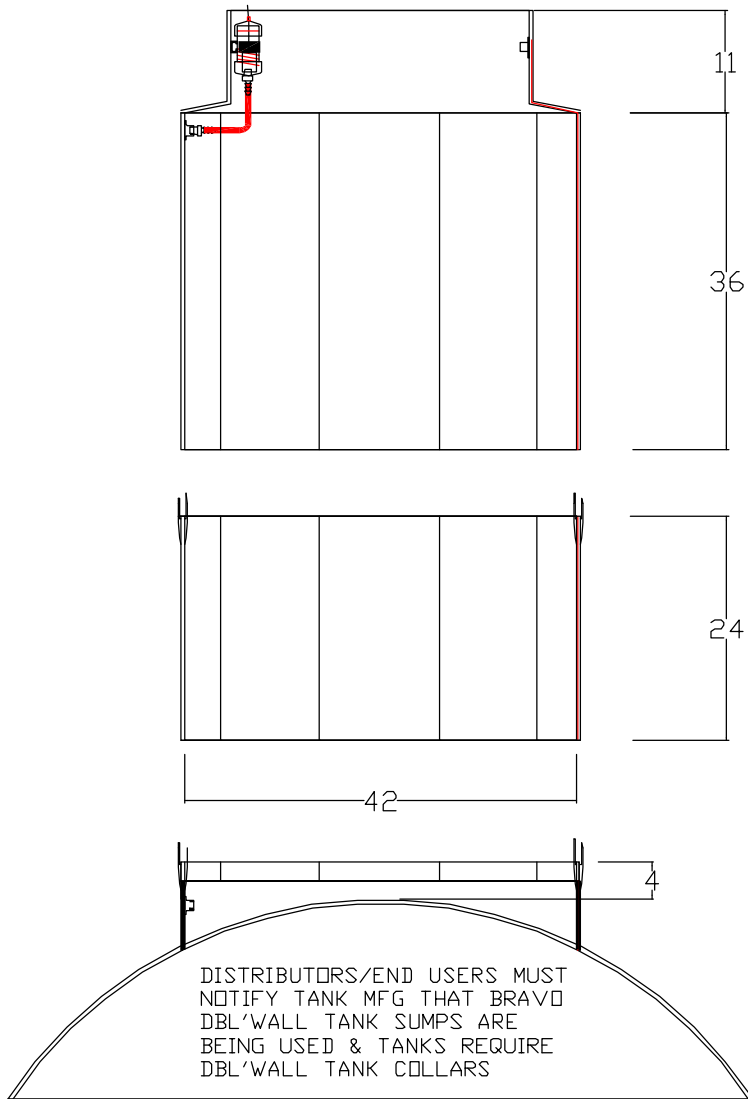

BRAVO-DOUBLE WALL FIBERLGASS

PIPING SUMP

B-421x32-47T-24B D-AB

Assembly:
Resin Kit
Tool Kit

Manometer/Interstitial Kit
Paste Kit
Adhesive Kit

S. BRAVO SYSTEMS INC.	
PIPING SUMP	
5/26/04	B-421x32-47T-24B D-AB