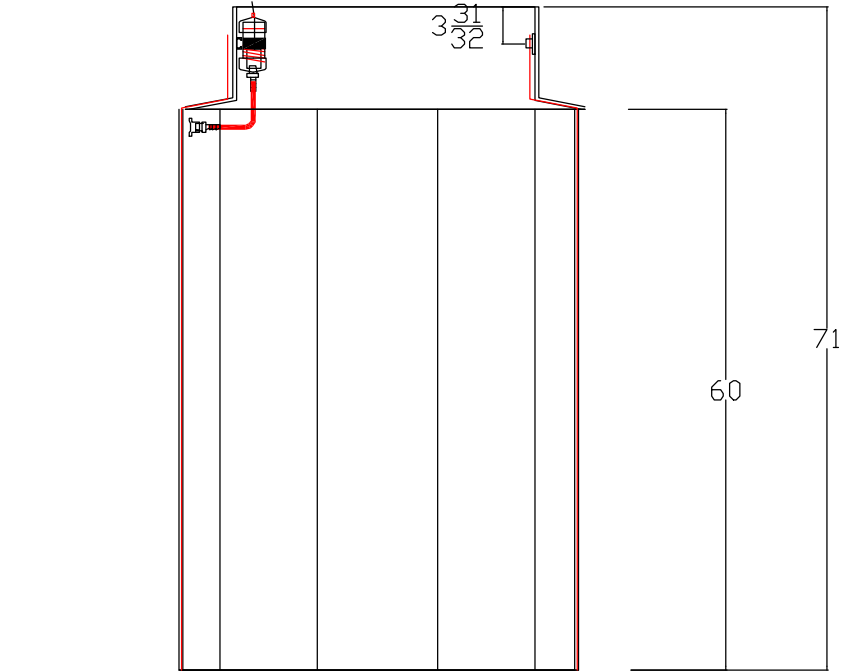

BRAVO-DOUBLE WALL FIBERGLASS

Assembly:
Resin Kit
Tool Kit

Manometer/Interstitial Kit
Paste Kit
Adhesive Kit

PIPING SUMP

B-420x32-47T D-AB

S. BRAVO SYSTEMS INC.	
PIPING SUMP	
3/10/04	B-420x32-47T D-AB

BRAVO-DOUBLE WALL FIBERLGASS

PIPING SUMP

B-421x32-23T-24B D-AB

Assembly:
Resin Kit
Tool Kit

Manometer/Interstitial Kit
Paste Kit
Adhesive Kit

S. BRAVO SYSTEMS INC.	
PIPING SUMP	
5/26/04	B-421x32-23T-24B D-AB

DISTRIBUTORS/END USERS MUST NOTIFY TANK MFG THAT BRAVO DBL'WALL TANK SUMPS ARE BEING USED & TANKS REQUIRE DBL'WALL TANK COLLARS