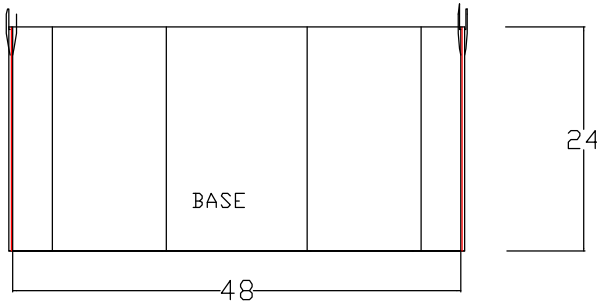

BRAVO-DOUBLE WALL FIBERGLASS

PIPING SUMP

B-481x36-23T-24B D-AB

Assembly:
Resin Kit
Tool Kit

Manometer/Interstitial Kit
Paste Kit
Adhesive Kit

S. BRAVO SYSTEMS INC.

PIPING SUMP

5/26/04

B-481x36-23T-24B D-AB