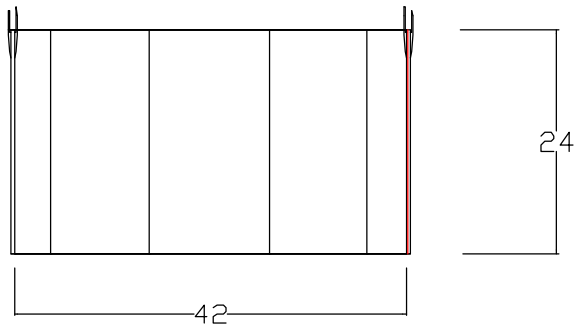

BRAVO-DOUBLE WALL FIBERGLASS

Assembly:
Resin Kit
Tool Kit

Manometer/Interstitial Kit
Paste Kit
Adhesive Kit

PIPING SUMP

B-420x32-47T D-AB

S. BRAVO SYSTEMS INC.	
PIPING SUMP	
3/10/04	B-420x32-47T D-AB

BRAVO-DOUBLE WALL FIBERLGASS