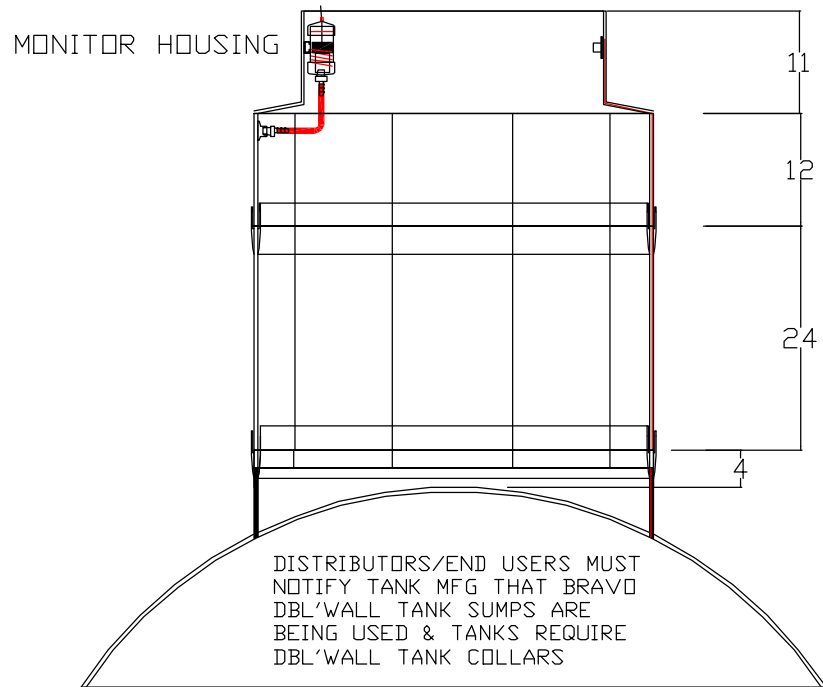

BRAVO-DOUBLE WALL FIBERGLASS

Assembly:
Resin Kit
Tool Kit

Manometer/Interstitial Kit
Paste Kit
Adhesive Kit

PIPING SUMP

B-420x32-47T D-AB

S. BRAVO SYSTEMS INC.	
PIPING SUMP	
3/10/04	B-420x32-47T D-AB

BRAVO-DOUBLE WALL FIBERLGASS

PIPING SUMP

B-421x32-23T-24B D-AB

Assembly:
Resin Kit
Tool Kit

Manometer/Interstitial Kit
Paste Kit
Adhesive Kit

S. BRAVO SYSTEMS INC.	
PIPING SUMP	
5/26/04	B-421x32-23T-24B D-AB

DISTRIBUTORS/END USERS MUST NOTIFY TANK MFG THAT BRAVO DBL'WALL TANK SUMPS ARE BEING USED & TANKS REQUIRE DBL'WALL TANK COLLARS