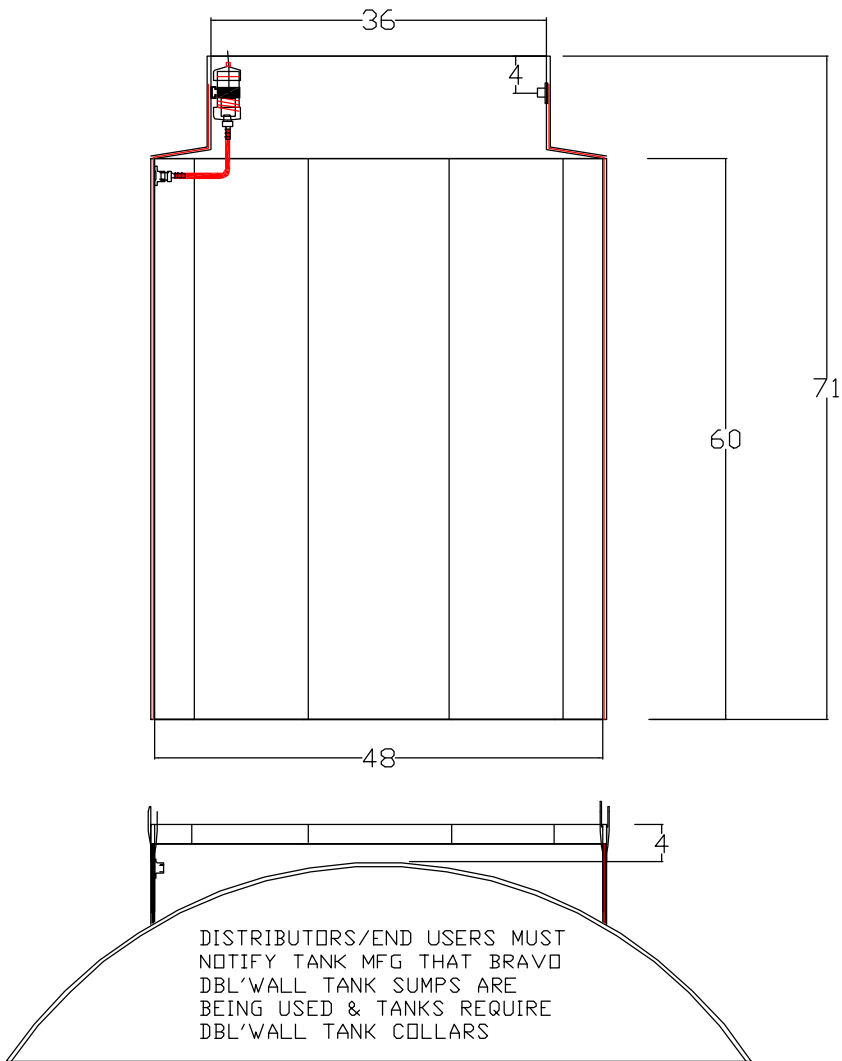

BRAVO-DOUBLE WALL FIBERLGLASS

PIPING SUMP

B-480x36-71T D-AB

Assembly:
Resin Kit
Tool Kit

Manometer/Interstitial Kit
Paste Kit
Adhesive Kit

S. BRAVO SYSTEMS INC.	
PIPING SUMP	
3/10/04	B-480x36-71T D-AB