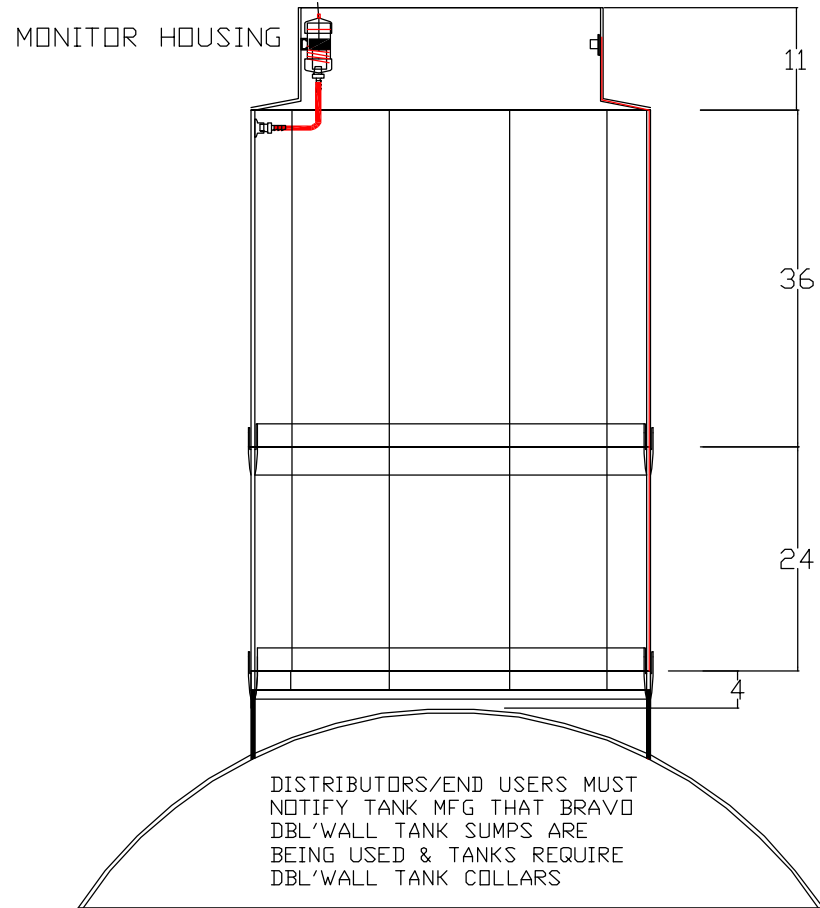

BRAVO-DOUBLE WALL FIBERLGASS

PIPING SUMP

B-421x32-47T-24B D-AB

Assembly:
Resin Kit
Tool Kit

Manometer/Interstitial Kit
Paste Kit
Adhesive Kit

S. BRAVO SYSTEMS INC.	
PIPING SUMP	
5/26/04	B-421x32-47T-24B D-AB