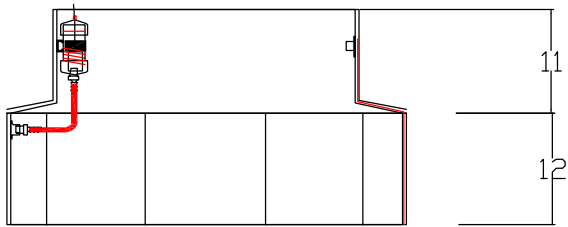

BRAVO-DOUBLE WALL FIBERGLASS

Assembly:
Resin Kit
Tool Kit

Manometer/Interstitial Kit
Paste Kit
Adhesive Kit

PIPING SUMP

B-420x32-47T D-AB

S. BRAVO SYSTEMS INC.	
PIPING SUMP	
3/10/04	B-420x32-47T D-AB

BRAVO-DOUBLE WALL FIBERLGASS