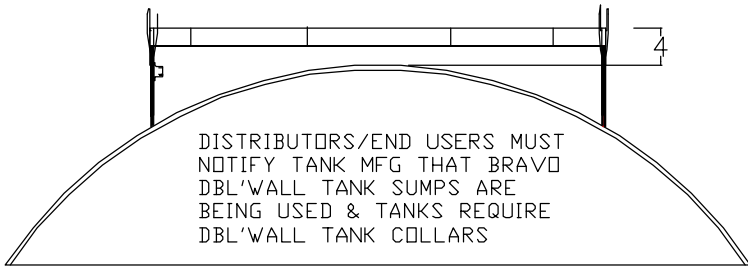

BRAVO-DOUBLE WALL FIBERGLASS

PIPING SUMP

B-481x36-23T-24B D-AB

Assembly:
Resin Kit
Tool Kit

Manometer/Interstitial Kit
Paste Kit
Adhesive Kit

S. BRAVO SYSTEMS INC.

PIPING SUMP

5/26/04

B-481x36-23T-24B D-AB