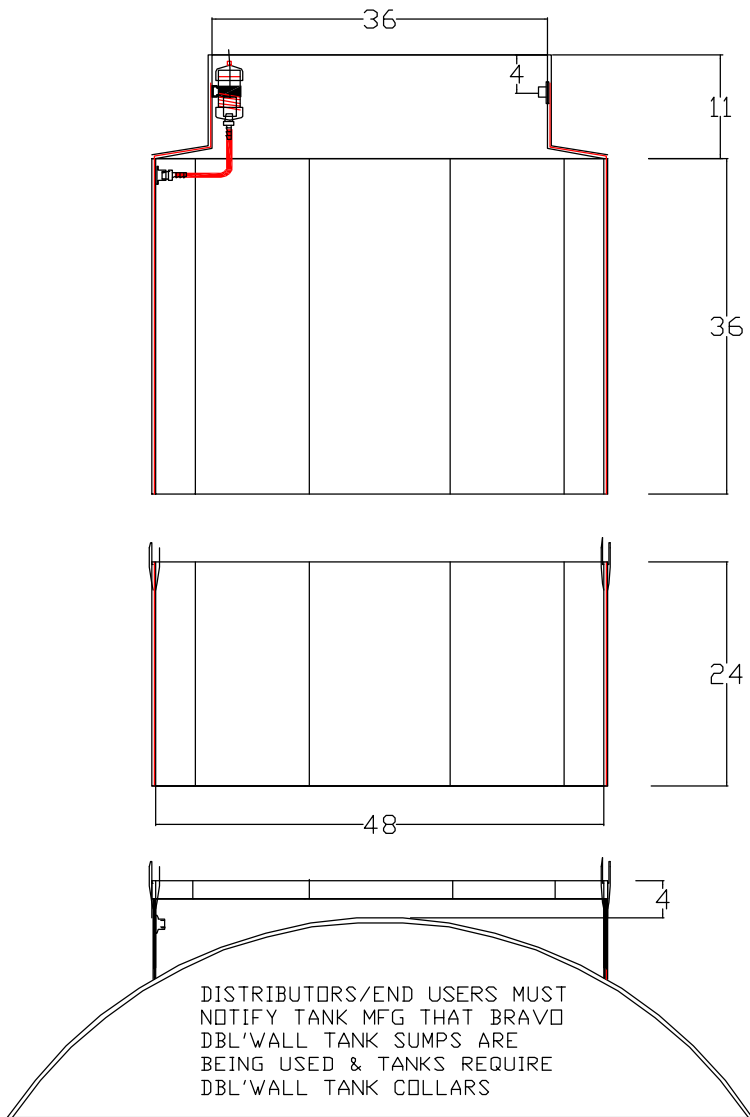

5/26/04

B-481x36-23T-24B D-AB

BRAVO-DOUBLE WALL FIBERLGLASS

PIPING SUMP

B-480x36-71T D-AB

Assembly:
Resin Kit
Tool Kit

Manometer/Interstitial Kit
Paste Kit
Adhesive Kit

S. BRAVO SYSTEMS INC.	
PIPING SUMP	
3/10/04	B-480x36-71T D-AB

**BRAVO-DOUBLE WALL FIBERLASS
PIPING SUMP**

Assembly:
Resin Kit
Tool Kit

Manometer/Interstitial Kit
Paste Kit
Adhesive Kit

B-481x36-47T-24B D-AB

S. BRAVO SYSTEMS INC.	
PIPING SUMP	
5/26/04	B-481x36-42T-29B D-AB