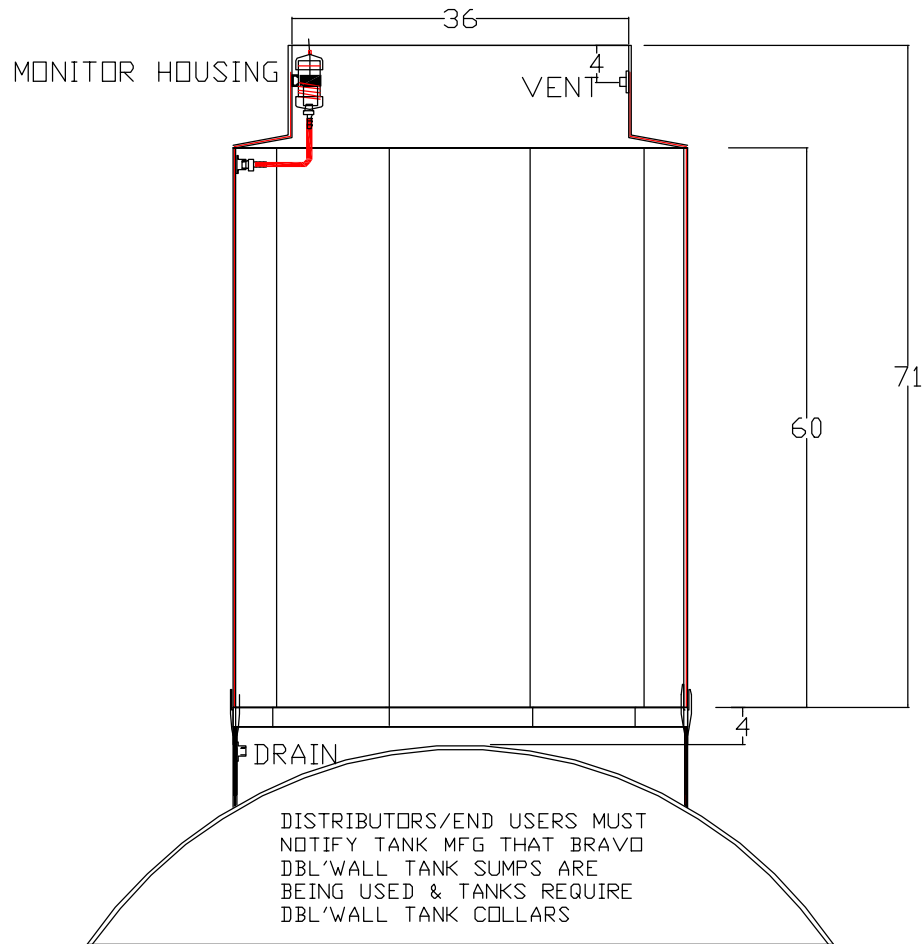

B-480x36-47T D-AB

BRAVO-DOUBLE WALL FIBERGLASS

PIPING SUMP

B-481x36-23T-24B D-AB

Assembly:
Resin Kit
Tool Kit

Manometer/Interstitial Kit
Paste Kit
Adhesive Kit

S. BRAVO SYSTEMS INC.

PIPING SUMP

5/26/04

B-481x36-23T-24B D-AB

BRAVO-DOUBLE WALL FIBERLGLASS

PIPING SUMP

B-480x36-71T D-AB

Assembly:
Resin Kit
Tool Kit

Manometer/Interstitial Kit
Paste Kit
Adhesive Kit

S. BRAVO SYSTEMS INC.	
PIPING SUMP	
3/10/04	B-480x36-71T D-AB