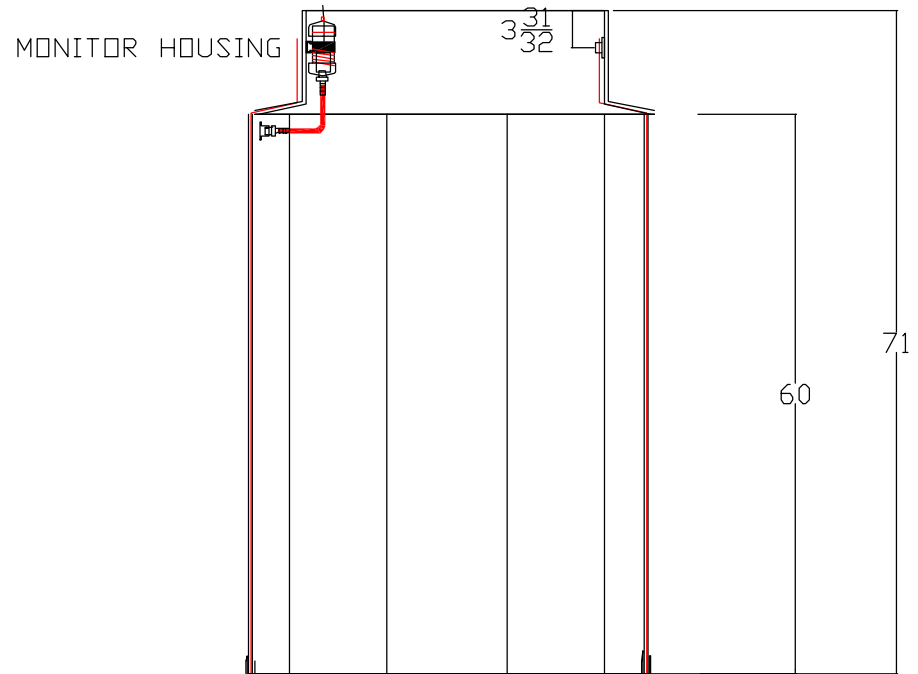

BRAVO-DOUBLE WALL FIBERGLASS

Assembly:
Resin Kit
Tool Kit

Manometer/Interstitial Kit
Paste Kit
Adhesive Kit

PIPING SUMP

B-420x32-47T D-AB

S. BRAVO SYSTEMS INC.	
PIPING SUMP	
3/10/04	B-420x32-47T D-AB

BRAVO-DOUBLE WALL FIBERLGASS

PIPING SUMP

B-421x32-23T-24B D-AB

Assembly:
Resin Kit
Tool Kit

Manometer/Interstitial Kit
Paste Kit
Adhesive Kit

S. BRAVO SYSTEMS INC.	
PIPING SUMP	
5/26/04	B-421x32-23T-24B D-AB

DISTRIBUTORS/END USERS MUST NOTIFY TANK MFG THAT BRAVO DBL'WALL TANK SUMPS ARE BEING USED & TANKS REQUIRE DBL'WALL TANK COLLARS