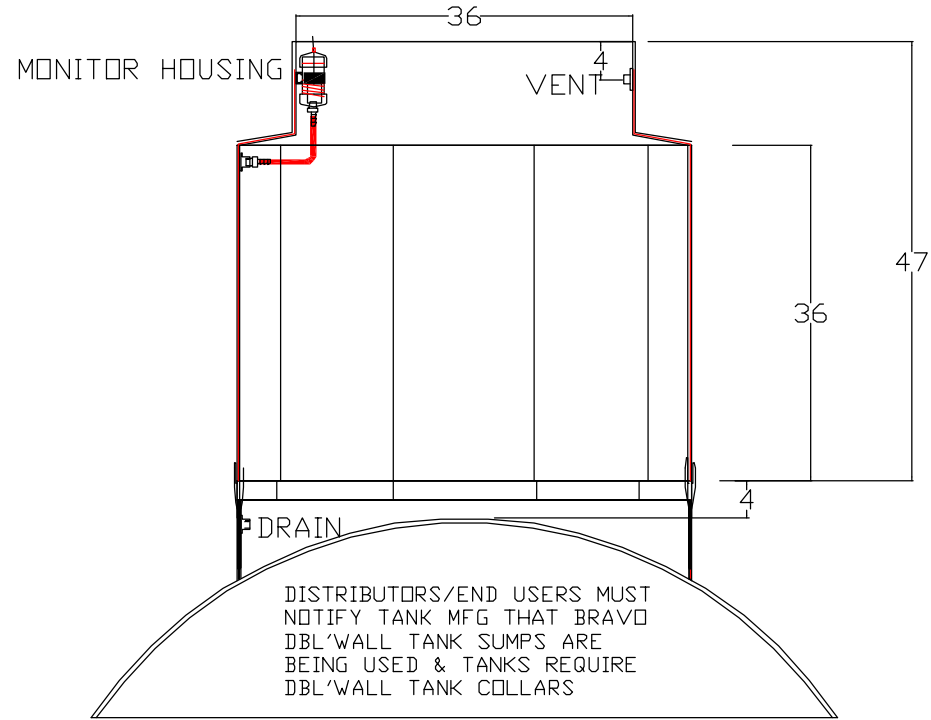

DISTRIBUTORS/END USERS MUST
NOTIFY TANK MFG THAT BRAVO
DBL'WALL TANK SUMPS ARE
BEING USED & TANKS REQUIRE
DBL'WALL TANK COLLARS

DISTRIBUTORS/END USERS MUST
NOTIFY TANK MFG THAT BRAVO
DBL'WALL TANK SUMPS ARE
BEING USED & TANKS REQUIRE
DBL'WALL TANK COLLARS

BRAVO-DOUBLE WALL FIBERGLASS

PIPING SUMP

B-480x36-47T D-AB

Assembly:
Resin Kit
Tool Kit

Manometer/Interstitial Kit
Paste Kit
Adhesive Kit

S. BRAVO SYSTEMS INC.

PIPING SUMP

5/26/04

B-480x36-47T D-AB