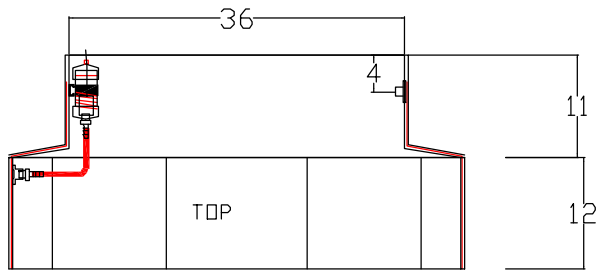

BRAVO-DOUBLE WALL FIBERGLASS

PIPING SUMP

B-480x36-47T D-AB

Assembly:
Resin Kit
Tool Kit

Manometer/Interstitial Kit
Paste Kit
Adhesive Kit

S. BRAVO SYSTEMS INC.

PIPING SUMP

5/26/04

B-480x36-47T D-AB

BRAVO-DOUBLE WALL FIBERGLASS

PIPING SUMP

B-481x36-23T-24B D-AB

Assembly:
Resin Kit
Tool Kit

Manometer/Interstitial Kit
Paste Kit
Adhesive Kit

S. BRAVO SYSTEMS INC.

PIPING SUMP