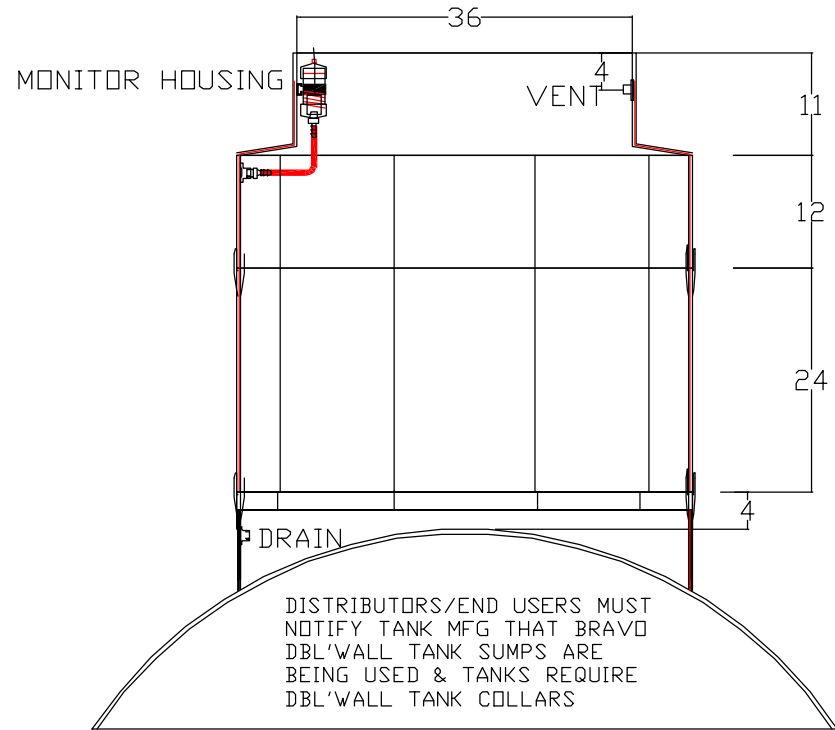

BRAVO-DOUBLE WALL FIBERGLASS

PIPING SUMP

B-480x36-47T D-AB

Assembly:
Resin Kit
Tool Kit

Manometer/Interstitial Kit
Paste Kit
Adhesive Kit

S. BRAVO SYSTEMS INC.

PIPING SUMP

5/26/04

B-480x36-47T D-AB

BRAVO-DOUBLE WALL FIBERGLASS

PIPING SUMP

B-481x36-23T-24B D-AB

Assembly:
Resin Kit
Tool Kit

Manometer/Interstitial Kit
Paste Kit
Adhesive Kit

S. BRAVO SYSTEMS INC.

PIPING SUMP