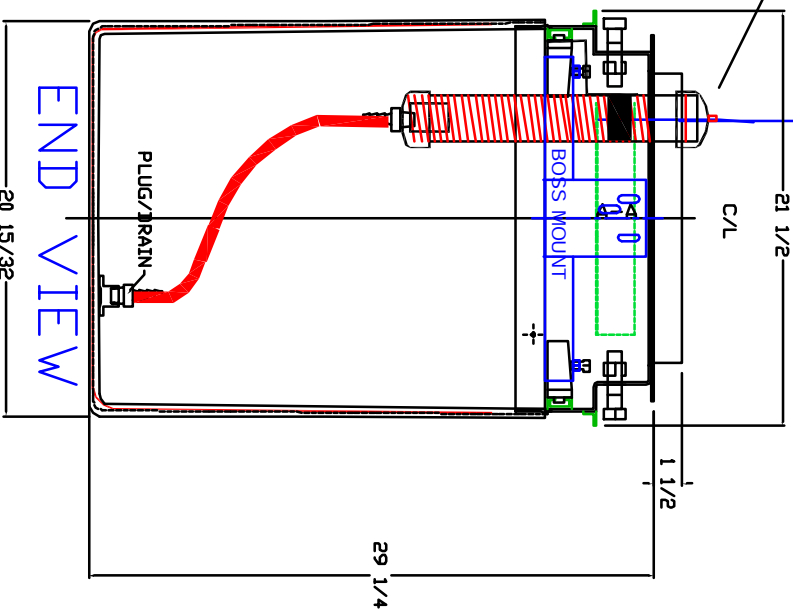

**CONFIDENTIAL**

**MANOMETERS/BRAKETS INCLUDED  
BOX INTERSTITIAL VOLUME 1-5/8 Gallons Large, 1-1/4 Gallons Medium, 1 Gallon Small**

**BRAVO-DOUBLE WALL FIBERGLASS  
DISPENSER CONTAINMENT  
B-8000-FXX-BD-AB**

**CONFIDENTIAL**

S. BRAVO SYSTEMS INC.  
BRAVO DOUBLE WALL FRP UDC  
6/20/05  
8000 FXX-BD-AB