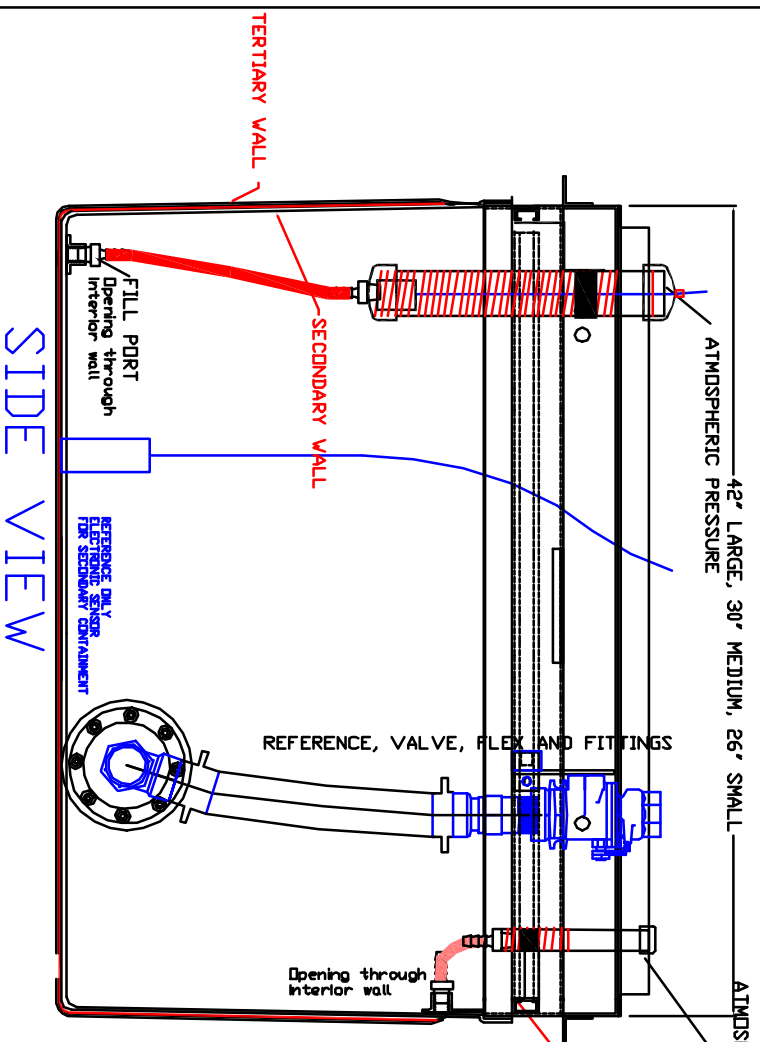

**CONFIDENTIAL**

**MANOMETERS/BRAKETS INCLUDED  
BOX INTERSTITIAL VOLUME 1-5/8 Gallons Large, 1-1/4 Gallons Medium, 1 Gallon Small**

**BRAVO-DOUBLE WALL FIBERGLASS  
DISPENSER CONTAINMENT  
B-8000-FXX-BD-AB**

**CONFIDENTIAL**

S. BRAVO SYSTEMS INC.  
BRAVO DOUBLE WALL FRP UDC  
6/20/05  
8000 FXX-BD-AB