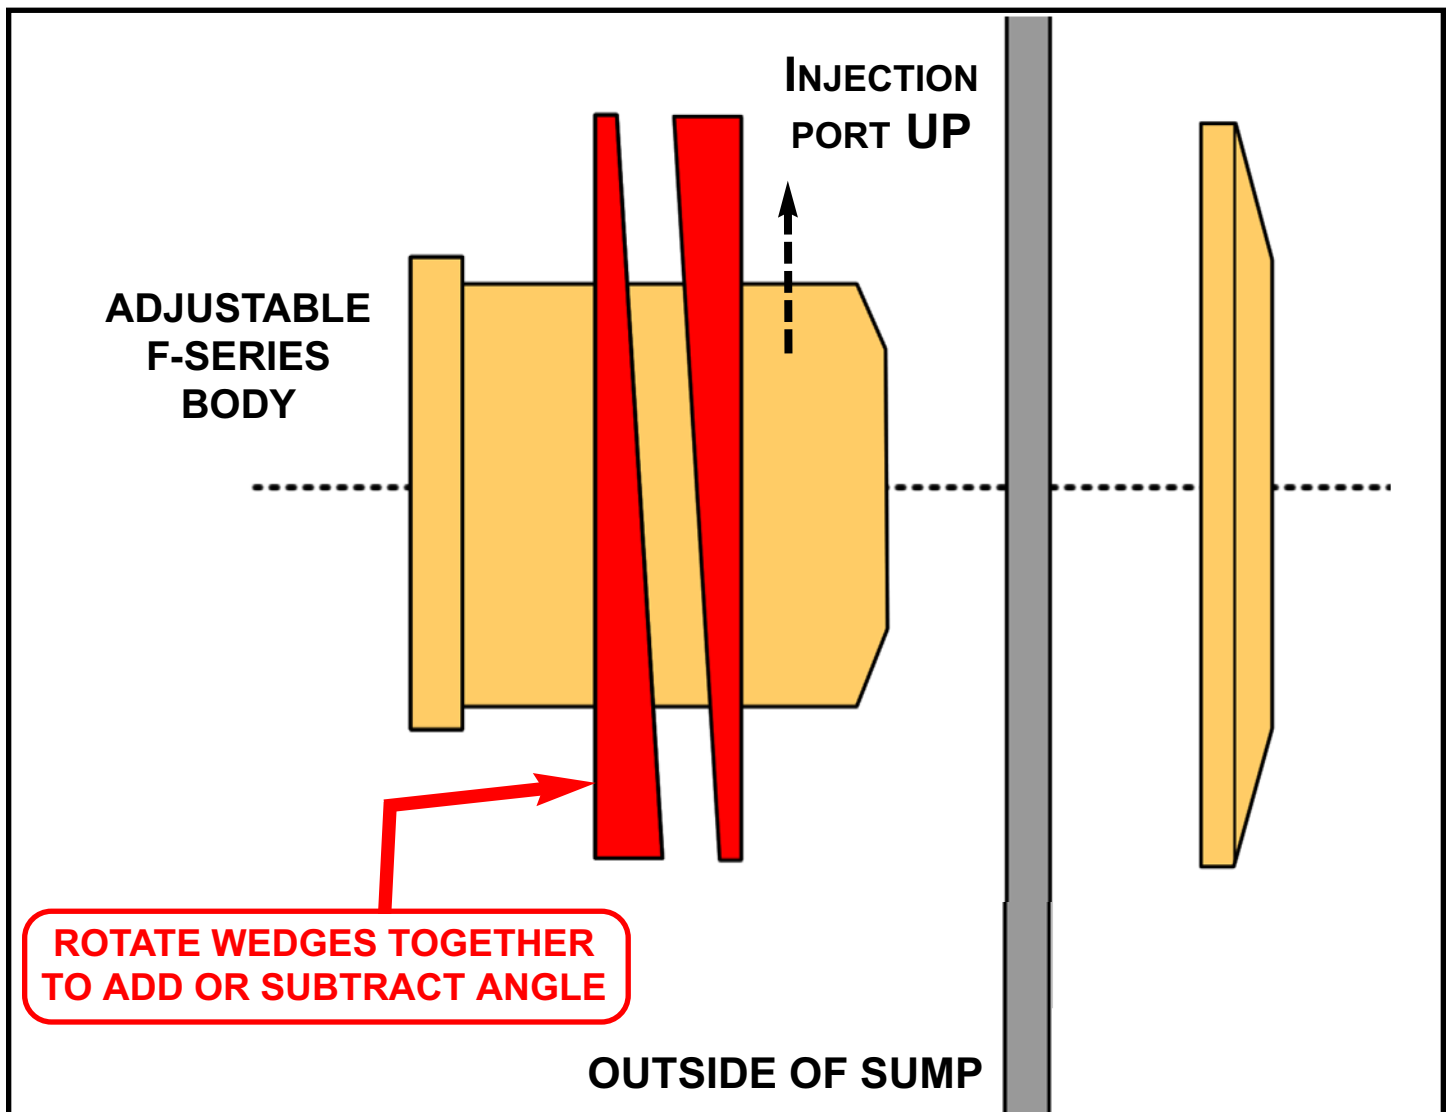

F-SERIES ADJUSTABLE SUPPLEMENTAL MANUAL

FOR SINGLE / DOUBLE WALL FIBERGLASS SUMPS & FIBERGLASS PIPE ONLY

THESE INSTRUCTIONS ARE FOR GLUING TO THE SUMP WALL ONLY
ALL OTHER DIRECTIONS REGARDING PIPING INSTALLATION AND TESTING
ARE FOUND IN THE STANDARD F-SERIES MANUALS

1/2 14A

MANDATORY

The F-Series SingleWall and DoubleWall Fiberglass Penetration Fittings **MUST** be installed by a **Bravo Certified Contractor**. Get certified at www.sbravo.com/cert

If you have any problems with Bravo Systems components, DoubleWall Containment Systems, or accessories, Call Bravo Systems Immediately: