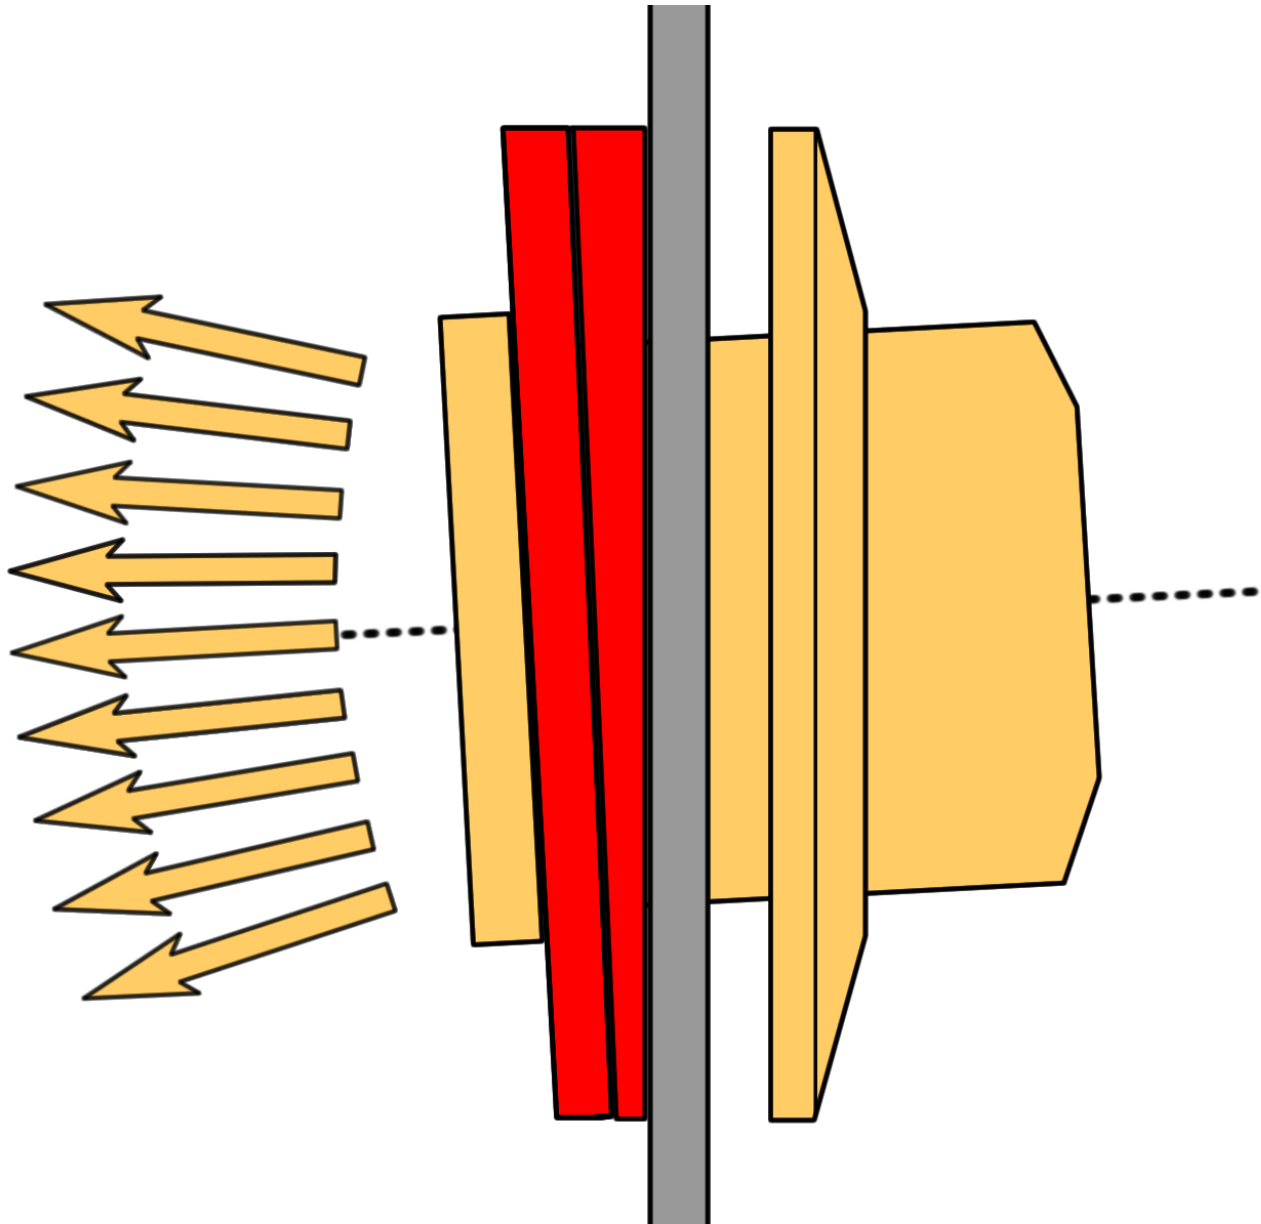

F-SERIES ADJUSTABLE SUPPLEMENTAL MANUAL

FOR SINGLE / DOUBLE WALL FIBERGLASS SUMPS & FIBERGLASS PIPE ONLY

THESE INSTRUCTIONS ARE FOR GLUING TO THE SUMP WALL ONLY
ALL OTHER DIRECTIONS REGARDING PIPING INSTALLATION AND TESTING
ARE FOUND IN THE STANDARD F-SERIES MANUALS

1/2 14A

MANDATORY

The F-Series SingleWall and DoubleWall Fiberglass Penetration Fittings **MUST** be installed by a **Bravo Certified Contractor**. Get certified at www.sbravo.com/cert

If you have any problems with Bravo Systems components, DoubleWall Containment Systems, or accessories, Call Bravo Systems Immediately: