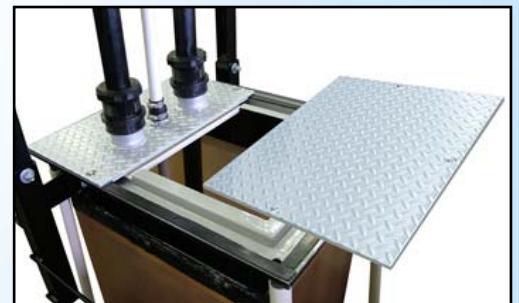

H-20 RATED TRANSITION CONTAINMENT

SINGLEWALL FIBERGLASS SUMP

MANUFACTURED OF FIBERGLASS

H2O-RATED

B700/B710 Sump:

Small Length: 25"
Large Length: 42"
Box Width: 20"
Box Depth: 30"

B750/B760 Sump:

Small Length: 25"
Large Length: 42"
Box Width: 28"
Box Depth: 36"

FEATURES:

- > Natural red fiberglass, no paint or gel coat
- > H-20 rated cover with interior gasket seal
- > Interior water drainage channel & drain lines
- > Covers are interchangeable between all sizes
- > Optional AST fittings available for up to 3" pipe
- > FF-Series Fiberglass entry fittings are recommended
- > Compatible with all fuels and fuel additives